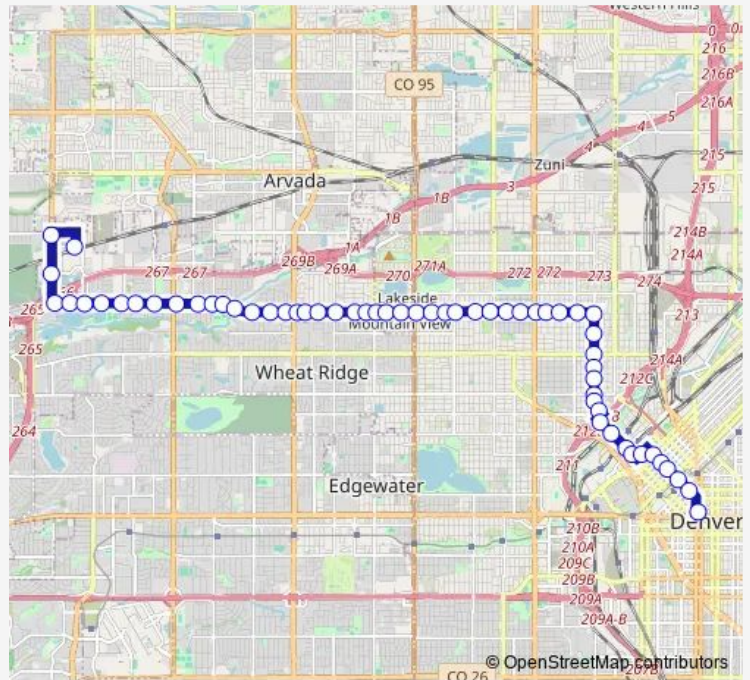

W 44th Ave & Wadsworth Blvd

W 44th Ave & Vance St

W 44th Ave & Saulsbury St

### Route schedule

Wheat Ridge-Ward Station Gate E — Civic Center Station Gate 7

Monday	04:40-22:41
Tuesday	04:40-22:41
Wednesday	04:40-22:41
Thursday	04:40-22:41
Friday	04:40-22:41
Saturday	04:41-22:46
Sunday	05:42-22:43

### Route info

Direction: Wheat Ridge-Ward Station Gate E

Stops: 58

Trip Duration: 0 hour 50 min

44 — 44th Avenue

W 44th Ave & Pierce St

W 44th Ave & Lamar St

W 44th Ave & Jay St

## Route info

Direction: Civic Center Station Gate 7

Stops: 56

Trip Duration: 0 hour 44 min

W 44th Ave & Knox Ct

W 44th Ave & Meade St

W 44th Ave & Perry St

W 44th Ave & Tennyson St