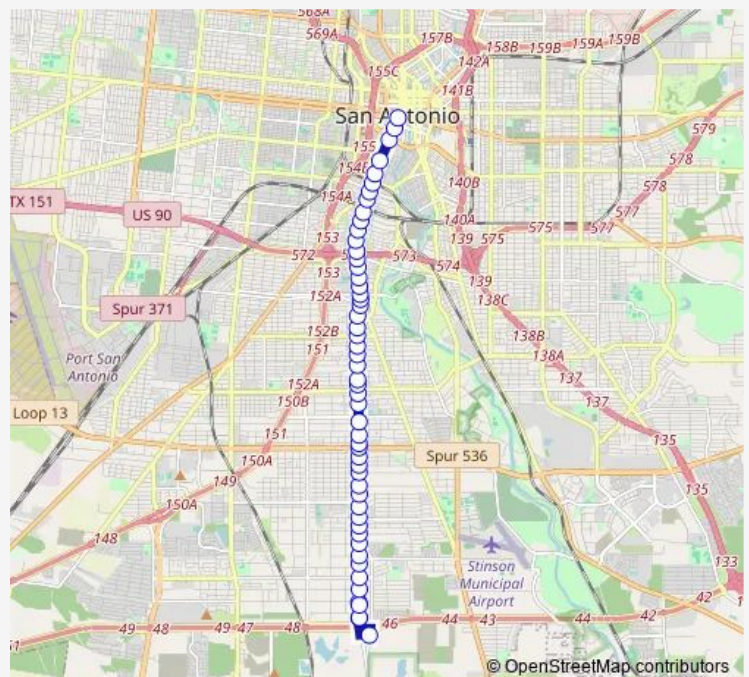

Pleasanton RD. & Shasta

Pleasanton RD. & S.W. Military Dr

Pleasanton RD. & S.W. Military Dr

Route schedule

MOURSUND BLVD & VILLARET BLVD — S. Flores & Dolorosa

Monday 04:28-21:45

Tuesday 04:28-21:45

Wednesday 04:28-21:45

Thursday 04:28-21:45

Friday 04:28-21:45

Saturday 04:37-20:35

Sunday 04:37-20:38

Route info

Direction: MOURSUND BLVD & VILLARET BLVD

Stops: 53

Trip Duration: 0 hour 37 min

44 — Pleasanton

Pleasanton RD. & Dickson

Pleasanton RD. & Mayfield

Pleasanton RD. & Gerald

Pleasanton RD. & Grapeland

Pleasanton RD. Opposite Canavan

Pleasanton RD. & Robert E. Lee

Pleasanton RD. & Stonewall

S. Flores & Dolorosa

Direction

Martin & Navarro — MOURSUND BLVD & VILLARET BLVD

55 stops

[Open route schedule](#)

Martin & Navarro

Martin & Soledad

FLORES & PECAN