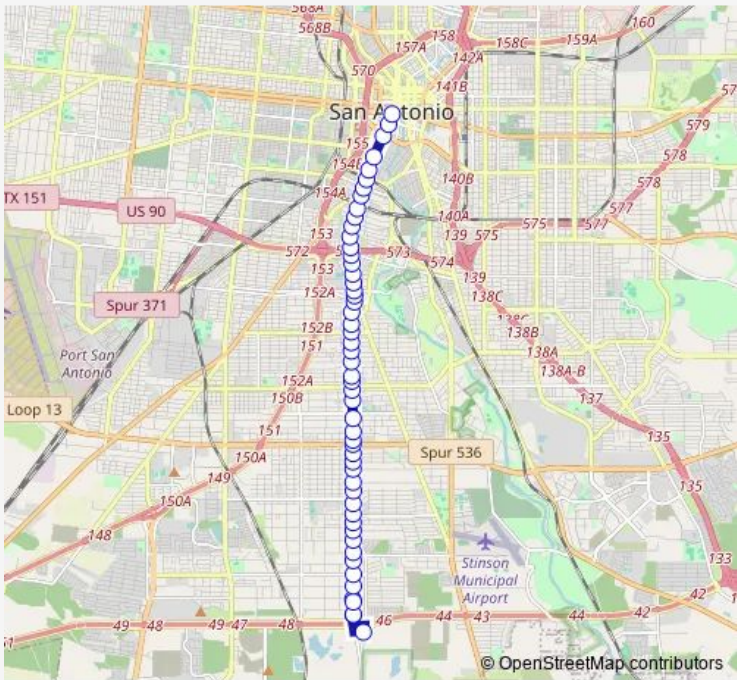

**Bus 44 Pleasanton**

[Go to website](#)

**Direction**  
 Moursund Blvd & Villaret Blvd — S. Flores & Dolorosa  
 53 stops  
[Open route schedule](#)

- Moursund Blvd & Villaret Blvd
- Moursund Blvd Front OF Mission Open
- Pleasanton & Emerald Ash
- Moursund Blvd Oppos. Mission Open
- Moursund Betw. Buchanan & Villaret
- Moursund Blvd & Mally Blvd
- Moursund Blvd & Gillette Blvd
- Moursund Blvd. & Baetz
- Moursund Blvd. Opposite Dorsey
- Moursund Blvd. Opposite Ansley
- Pleasanton RD. & Petaluma
- Pleasanton RD. & Saipan
- Pleasanton RD. & Formosa
- Pleasanton RD. & Amber
- Pleasanton RD. & Vestal
- Pleasanton RD. & Ware
- Pleasanton RD. & Harding
- Pleasanton RD. & Sussex
- Pleasanton RD. & Shasta
- Pleasanton RD. & S.W. Military Dr
- Pleasanton RD. & S.W. Military Dr

Route schedule  
 Moursund Blvd & Villaret Blvd — S. Flores & Dolorosa

Monday	04:28-21:45
Tuesday	04:28-21:45
Wednesday	04:28-21:45
Thursday	04:28-21:45
Friday	04:28-21:45
Saturday	04:37-20:35
Sunday	04:37-20:38

Route info  
 Direction: Moursund Blvd & Villaret Blvd  
 Stops: 53  
 Trip Duration: 0 hour 35 min

44 — Pleasanton **BusMaps**

Pleasanton RD. & Dickson

Pleasanton RD. & Mayfield

Pleasanton RD. & Gerald

Pleasanton RD. & Grapeland

## Route info

Direction: Martin & Navarro

Stops: 55

Trip Duration: 0 hour 36 min

Pleasanton RD. & Teresa

Pleasanton RD. & Wellington

Pleasanton RD. & Kaine

Pleasanton RD. & Division