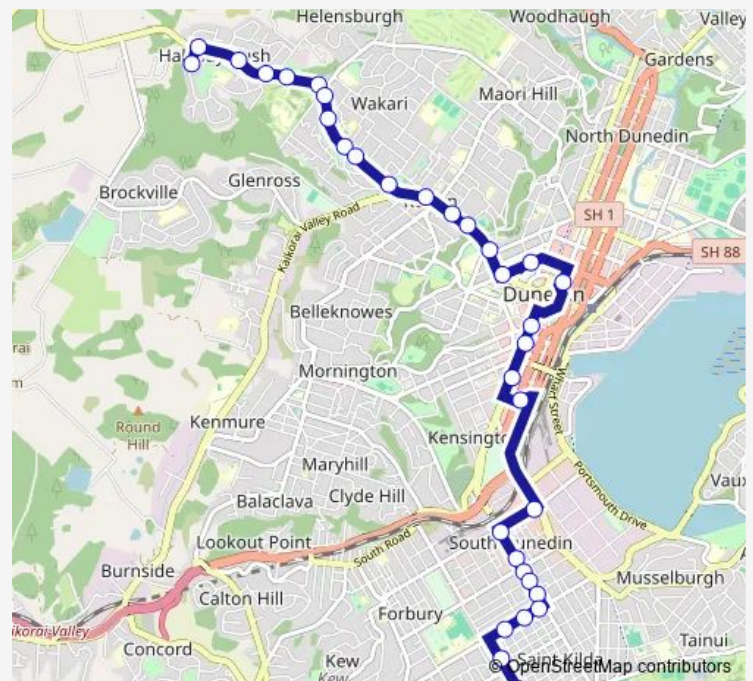

Taieri Rd, 366

Taieri Rd, 302

Taieri Rd, 278

Taieri Rd, 240

Taieri Rd, 198

Taieri Rd, 178

Taieri Rd, Nairn Street

Stuart St, cnr Tyne Street

Stuart St, opposite Strathmore Cres

Stuart St, cnr Littlebourne Rd

Stuart St, 330

York Place, 125

York Place, 31

Bus Hub Stop I

Princes St, 151

Princes St, 265

### Route schedule

Halfway Bush Terminus — St Kilda Terminus (102 Victoria Rd)

Monday 06:18-22:18

Tuesday 06:18-22:18

Wednesday 06:18-22:18

Thursday 06:18-22:18

Friday 06:18-23:18

Saturday 07:18-22:18

### Route info

Direction: Halfway Bush Terminus

Stops: 34

Trip Duration: 0 hour 39 min

44 — Halfway Bush - City - St Kilda

Jervois St, cnr Crawford St

Hillside Rd, 17

King Edward St, 134