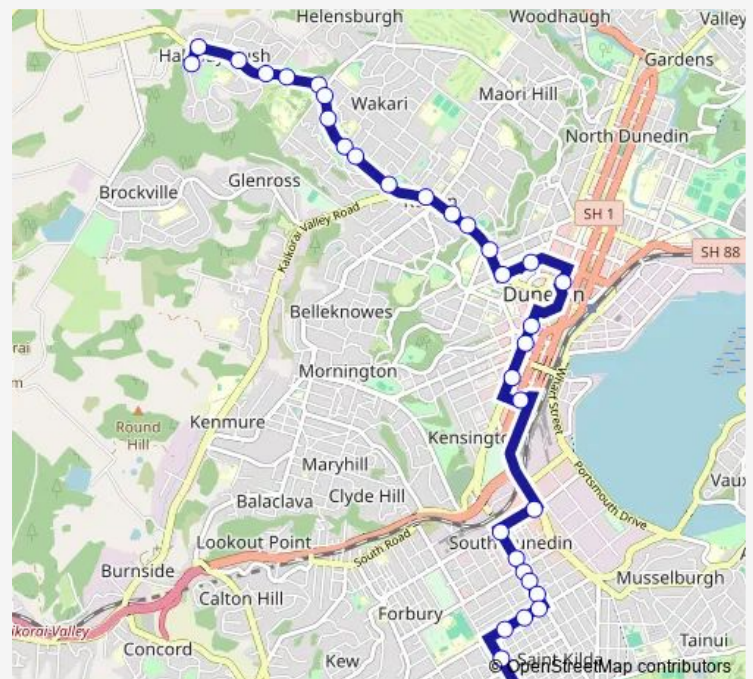

Taieri Rd, 366

Taieri Rd, 302

Taieri Rd, 278

Taieri Rd, 240

Taieri Rd, 198

Taieri Rd, 178

Taieri Rd, Nairn Street

Stuart St, cnr Tyne Street

Stuart St, opposite Strathmore Cres

Stuart St, cnr Littlebourne Rd

Stuart St, 330

York Place, 125

York Place, 31

Bus Hub Stop I

Princes St, 151

Princes St, 265

### Route schedule

Halfway Bush Terminus — St Kilda Terminus (102 Victoria Rd)

Monday 06:18-22:18

Tuesday 06:18-22:18

Wednesday 06:18-22:18

Thursday 06:18-22:18

Friday 06:18-23:18

Saturday 07:18-22:18

### Route info

Direction: Halfway Bush Terminus

Stops: 34

Trip Duration: 0 hour 39 min

44 — Halfway Bush - City - St Kilda

Jervois St, cnr Crawford St

Hillside Rd, 17

King Edward St, 134