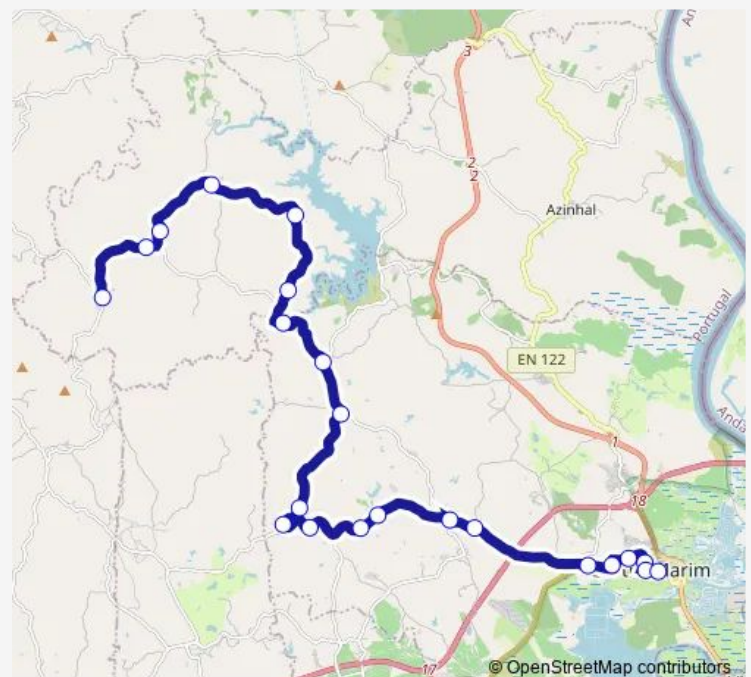

Castro Marim (Centro Saúde)

### Route info

Direction: Cortelha

Stops: 22

Trip Duration: 0 hour 40 min

44 — Castro Marim – Cortelha