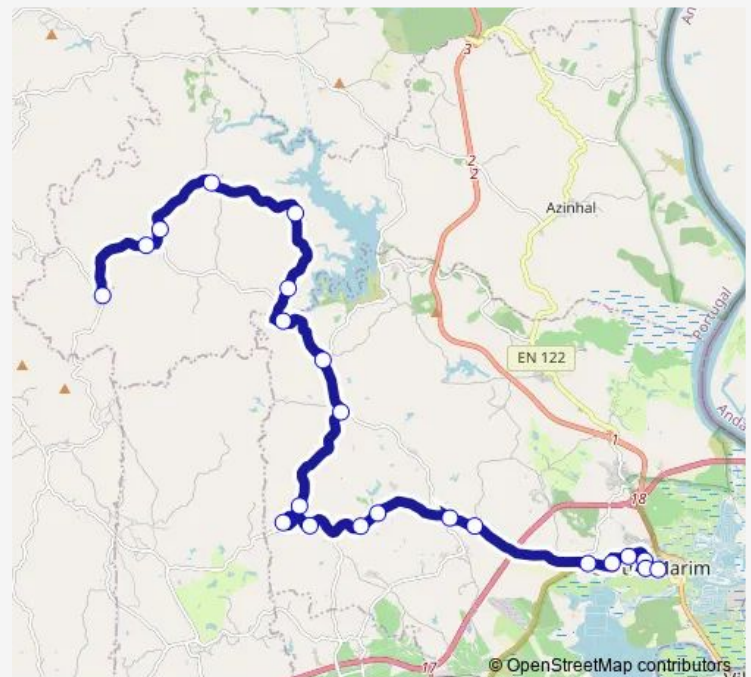

Castro Marim (Centro Saúde)

### Route info

Direction: Cortelha

Stops: 22

Trip Duration: 0 hour 40 min

44 — Castro Marim – Cortelha