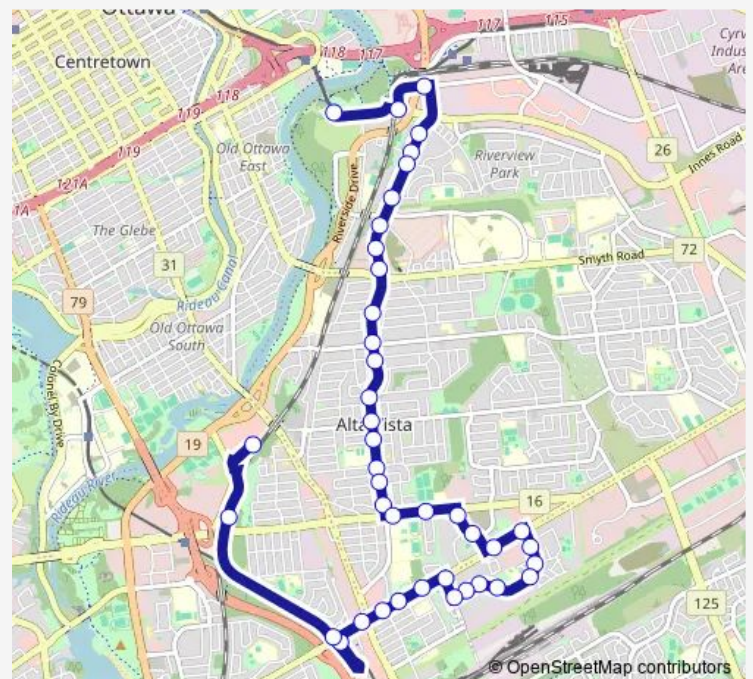

### Route schedule

Hurdman E — Billings Bridge 4d

Monday	05:13-00:50 <sup>+1</sup>
Tuesday	05:13-00:50 <sup>+1</sup>
Wednesday	05:13-00:50 <sup>+1</sup>
Thursday	05:13-00:50 <sup>+1</sup>
Friday	05:13-00:50 <sup>+1</sup>
Saturday	05:13-00:50 <sup>+1</sup>
Sunday	07:32-00:08 <sup>+1</sup>

### Route info

Direction: Hurdman E

Stops: 41

Trip Duration: 0 hour 31 min

Baycrest / Heron

Baycrest / Cedarwood

Walkley / Baycrest

Walkley / Heatherington

## Route info

Direction: Heron / ST Pats H.S

Stops: 26

Trip Duration: 0 hour 27 min

## Route info

Direction: Billings Bridge 3b

Stops: 43

Trip Duration: 0 hour 23 min

Alta Vista / Randall

Alta Vista / Clontarf

Alta Vista / Kilborn

Alta Vista / Cunningham