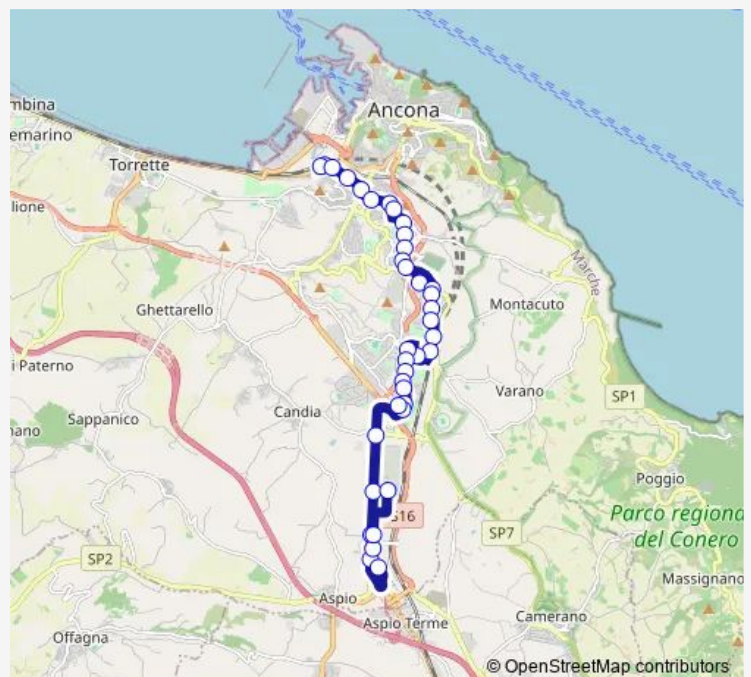

### Route schedule

VIA Scataglini - Auchan — Piazza Cavour (Frazioni)

Monday 07:15-19:10

Tuesday 07:15-19:10

Wednesday 07:15-19:10

Thursday 07:15-19:10

Friday 07:15-19:10

Saturday 07:15-19:10

### Route info

Direction: VIA Scataglini - Auchan

Stops: 34

Trip Duration: 0 hour 32 min

44 — Linea 44 Ancona - Tavernelle - Q2A - Passo Varano - Baraccola Sud

2^ Tavernelle

3^ Tavernelle

4^ Tavernelle