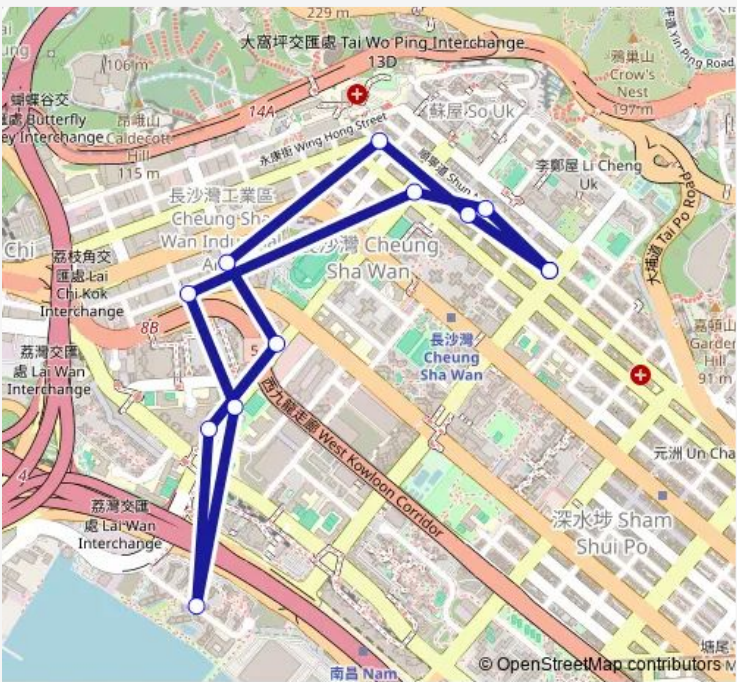

12 stops

[Open route schedule](#)

- Tonkin Street Outside Hang Shun Building
- Shun Ning Road Opposite PO ON Road Municipal Services Building
- Hing WAH Street Near UN Chau Street
- Cheung YEE Street Near D2 Place|D2 Place One
- Hing WAH Street West Playground|Hing WAH Street West, Outside Hing WAH Street West Playground
- LAI Ying Street Near HOI Ying Estate
- Hing WAH Street West Outside Block 2, Aqua Marine
- Hing WAH Street West Near Cheung SHA WAN Temporary Wholesale Poultry Market
- TAI NAN West Street Near Cheung YEE Street
- Castle Peak Road Near Kwong Shing Street (Caritas Medical Centre)
- Castle Peak Road Outside House NO. 310
- Tonkin Street Outside Hang Shun Building

Route schedule
 Tonkin Street Outside Hang Shun Building — Tonkin Street Outside Hang Shun Building

Monday	06:30-15:30
Tuesday	06:30-15:30
Wednesday	06:30-15:30
Thursday	06:30-15:30
Friday	06:30-15:30
Saturday	06:30-15:30
Sunday	06:30-15:30

Route info

Direction: Tonkin Street Outside Hang Shun Building

Stops: 12

Trip Duration: 0 hour 20 min

■ 44 — Cheung SHA WAN (Castle Peak Road) - HOI Ying Estate (Circular) (Special Service Route) **BusMaps**

Wednesday 15:45-22:45

Thursday 15:45-22:45

Friday 15:45-22:45

Saturday 15:45-22:45

Sunday 15:45-22:45

Route info

Direction: Tonkin Street Outside Hang Shun Building

Stops: 13