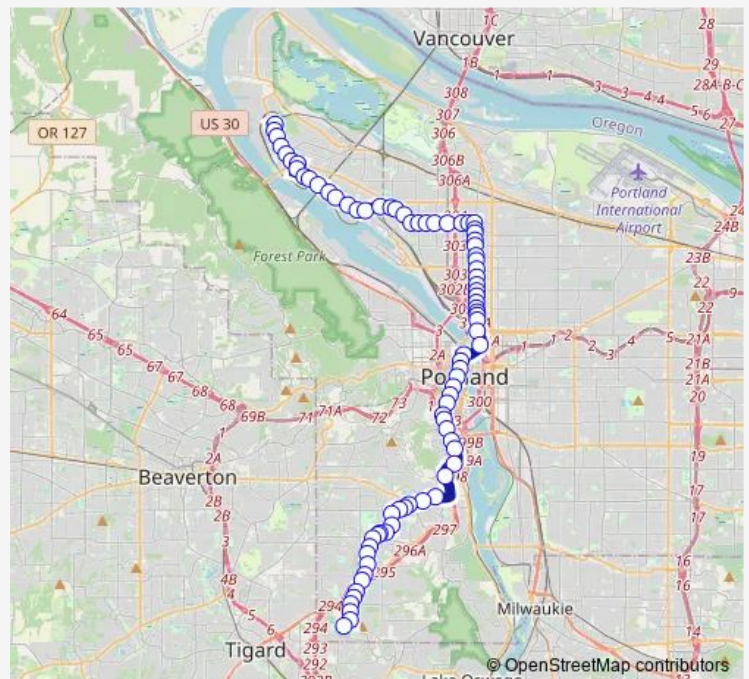

N Willamette & Washburne

N Willamette & Saratoga

N Rosa Parks Way & Curtis

Route schedule

Pier Park — PCC Sylvania Main Stop

Monday 06:30-21:01

Tuesday 06:30-21:01

Wednesday 06:30-21:01

Thursday 06:30-21:01

Friday 06:30-21:01

Saturday 06:30-21:01

Sunday 06:30-21:01

Route info

Direction: Pier Park

Stops: 82

Trip Duration: 1 hour 18 min

44 — Capitol Hwy/Mocks Crest

N Rosa Parks Way & Greeley

N Rosa Parks Way & Boston

N Rosa Parks Way & Denver

N Rosa Parks Way & Interstate

N Rosa Parks Way & Albina

N Rosa Parks Way & Congress

N Rosa Parks Way & Vancouver