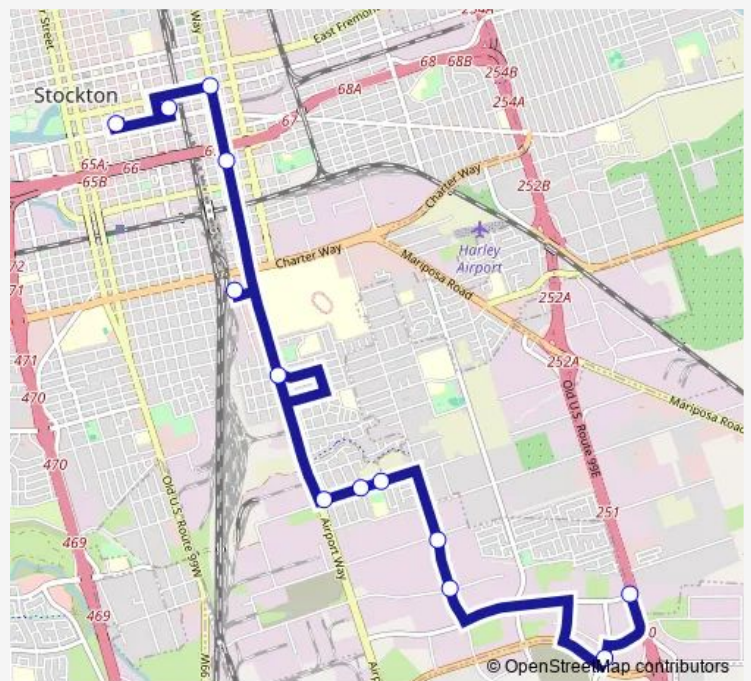

**Bus 44 Metro Express-Airport Way**

[Go to website](#)

**Direction**

HWY 99 Frontage @ Boeing WY FS Sb — Downtown Transit Center DEP B

13 stops

[Open route schedule](#)

HWY 99 Frontage @ Boeing WY FS Sb

Qantas & Transworld Sb

Miner AVE & Airport WAY FS Wb

Aurora ST & Weber AVE NS Sb

Downtown Transit Center DEP B

**Route schedule**

HWY 99 Frontage @ Boeing WY FS Sb — Downtown Transit Center DEP B

Monday	05:49-21:05
Tuesday	05:49-21:05
Wednesday	05:49-21:05
Thursday	05:49-21:05
Friday	05:49-21:05
Saturday	07:50-19:11
Sunday	07:50-19:11

**Route info**

Direction: HWY 99 Frontage @ Boeing WY FS Sb

Stops: 13

Trip Duration: 0 hour 31 min

44 — Metro Express-Airport Way

## Direction

Downtown Transit Center DEP B — HWY 99 Frontage @ Boeing WY FS Sb

15 stops

[Open route schedule](#)

Downtown Transit Center DEP B

Aurora ST & Channel ST FS Nb

Miner AVE & Airport WAY NS/Eb

Airport WY & Sonora ST FS Sb