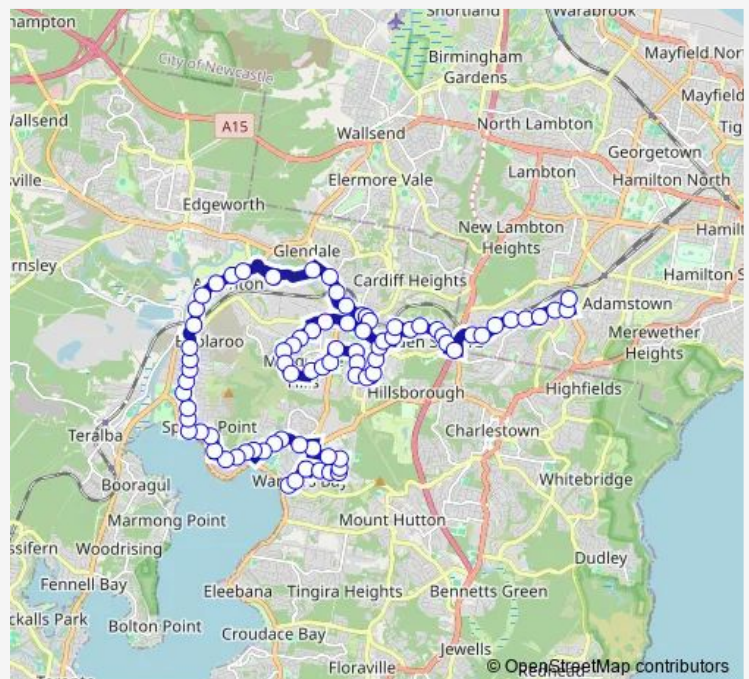

Fifth St After Myall Rd

### Route schedule

Northcott Dr Opp Kotara Home — John St Opp Warners Bay Village Shopping Centre

Monday 06:28-18:28

Tuesday 06:28-18:28

Wednesday 06:28-18:28

Thursday 06:28-18:28

Friday 06:28-18:28

Saturday 07:30-17:30

### Route info

Direction: Northcott Dr Opp Kotara Home

Stops: 82

Trip Duration: 0 hour 55 min

Fifth Opp Elm Av

Fifth St At Lewis St

Lake Av Opp Cardiff South Public School

First St Opp Lake Av

## Route info

Direction: John St At King St

Stops: 81

Trip Duration: 1 hour 0 min

Main Rd Opp Albert Reserve

Main Rd After Fourth St

Main Rd At First St

Main Rd After Parrot St