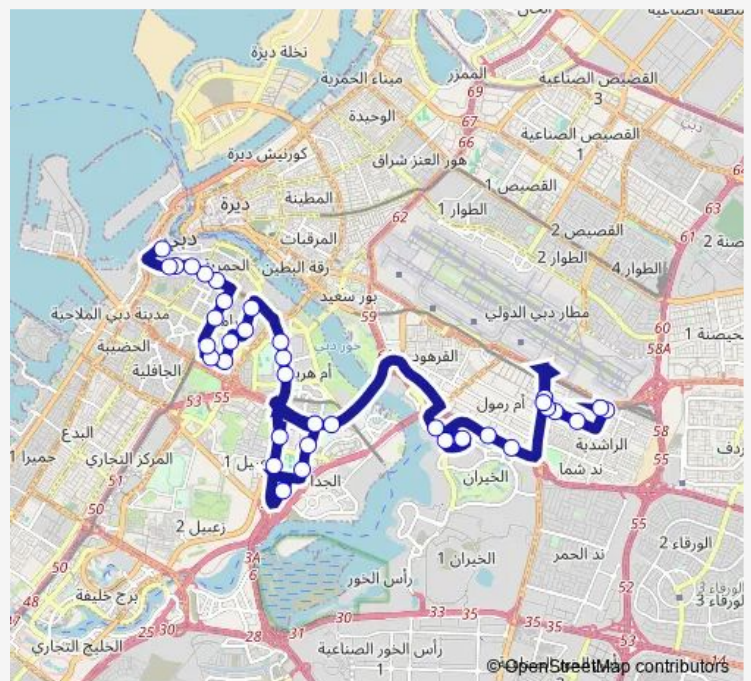

Bus 44 Al Ghubaiba Bus Stn - Al Rashidiya Bus Stn

[Go to website](#)

Direction

Al Ghubaiba Bus Station 1 — Rashidiya Bus Station Parking 1

39 stops

[Open route schedule](#)

- Al Ghubaiba Bus Station 1
- Raffa 1
- Rolla
- Sharaf DG Metro Bus Stop 1-1
- Four Point Sheraton Hotel1
- Burjuman Metro Bus Stop 2-2
- Saeediya School 2
- Karama 2-2
- Karama 1-2
- Karama, Commercial Center 2
- Schools Health Center 2
- Karama Ent. 2
- Central Post Office 2
- Al Wasl University 2
- Broadcast Interchange
- Oud Metha Metro Bus Stop 1
- Oud Metha Road 1-1
- Oud Metha Road 2-1
- Wafi City 1
- Jaddaf, Police Officers Club
- Belhasa Driving Center

Route schedule

Al Ghubaiba Bus Station 1 — Rashidiya Bus Station Parking 1

Monday	06:00-23:00
Tuesday	06:00-23:00
Wednesday	06:00-23:00
Thursday	06:00-23:00
Friday	06:00-23:00
Saturday	06:00-23:00
Sunday	06:26-23:12

Route info

Direction: Al Ghubaiba Bus Station 1

Stops: 39

Trip Duration: 1 hour 32 min

44 — Al Ghubaiba Bus Stn - Al Rashidiya Bus Stn

Al Jaddaf, Binghatti Avenue 1

Wasl, Wasl Club 2

Latifa Hospital

Trip Duration: 1 hour 33 min

Schools Health Center 1

Karama, Commercial Center 1

Karama 1-1

Karama 2-1

Centre Point Shopping Centre 1

Burjuman Metro Bus Stop 2-1

Four Point Sheraton Hotel 2