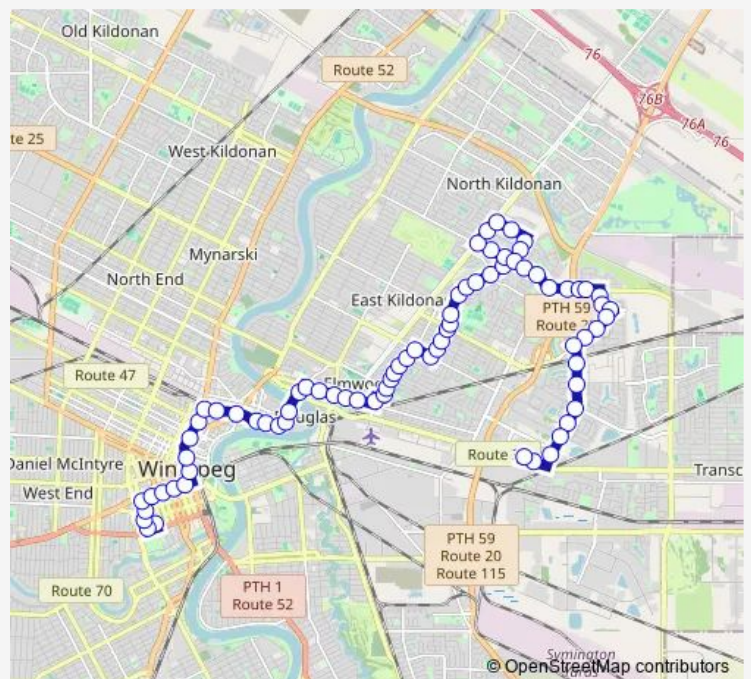

Bus 44 Grey

[Go to website](#)

Direction

Southbound Kennedy at Broadway North — Southbound Kildonan Place Terminal at Kildonan Place (44)

66 stops

[Open route schedule](#)

- Southbound Kennedy at Broadway North
- Northbound Memorial at Broadway
- Northbound Memorial at York
- Northbound Vaughan at St. Mary
- Northbound Vaughan at Graham (The Bay)
- Eastbound Graham at Edmonton (Rwb)
- Eastbound Graham at Hargrave
- Eastbound Graham at Smith
- Eastbound Graham at Fort (Wpg Square)
- Northbound Main at Pioneer
- Northbound Main at Mcdermot
- Northbound Main at James (Concert Hall)
- Northbound Main at Logan
- Northbound Main at Higgins
- Eastbound Higgins at Maple
- Eastbound Higgins at Waterfront
- Eastbound Higgins at Annabella
- Eastbound Higgins at Acores
- Eastbound Higgins at Mcarthur
- Eastbound Higgins at Point Douglas
- Eastbound Higgins at Sutherland

Route schedule

Southbound Kennedy at Broadway North — Southbound Kildonan Place Terminal at Kildonan Place (44)

Monday	05:38-01:31 ⁺¹
Tuesday	05:38-01:31 ⁺¹
Wednesday	05:38-01:31 ⁺¹
Thursday	05:38-01:31 ⁺¹
Friday	05:38-01:31 ⁺¹
Saturday	05:37-01:31 ⁺¹
Sunday	06:17-23:35

Route info

Direction: Southbound Kennedy at Broadway North

Stops: 66

Trip Duration: 0 hour 41 min

44 — Grey

Northbound Stadacona at William Newton

Northbound Stadacona at Talbot

Northbound Stadacona at Tweed

Northbound Stadacona at Gordon

Northbound Levis at Johnson

Eastbound Chalmers at Elmwood School

Eastbound Chalmers at Gateway

Northbound Gateway at Nottingham

Northbound Gateway at Dallenlea

Eastbound Munroe at Gateway