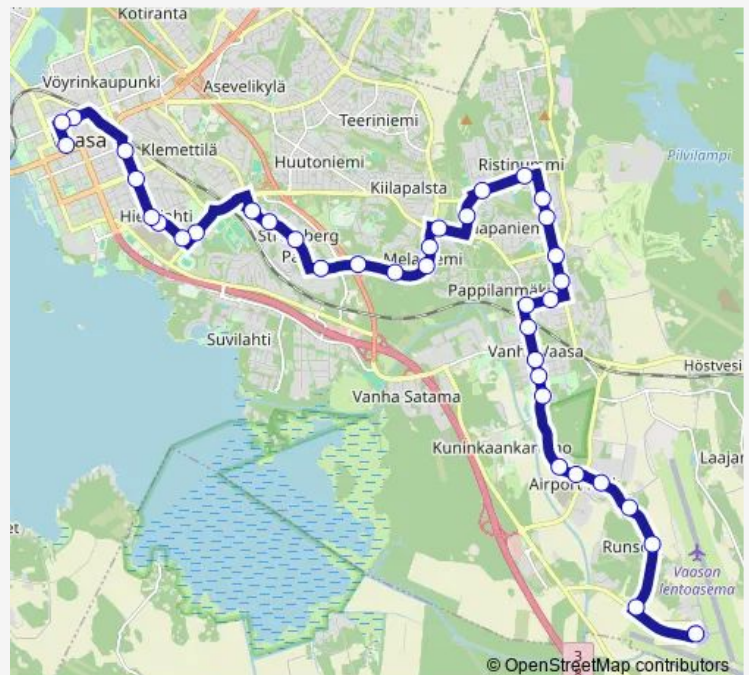

Thursday 05:25

Friday 05:25

Saturday —

Sunday —

Route info

Direction: Raastuvankatu / Rewell Center 2

Stops: 36

Trip Duration: 0 hour 29 min