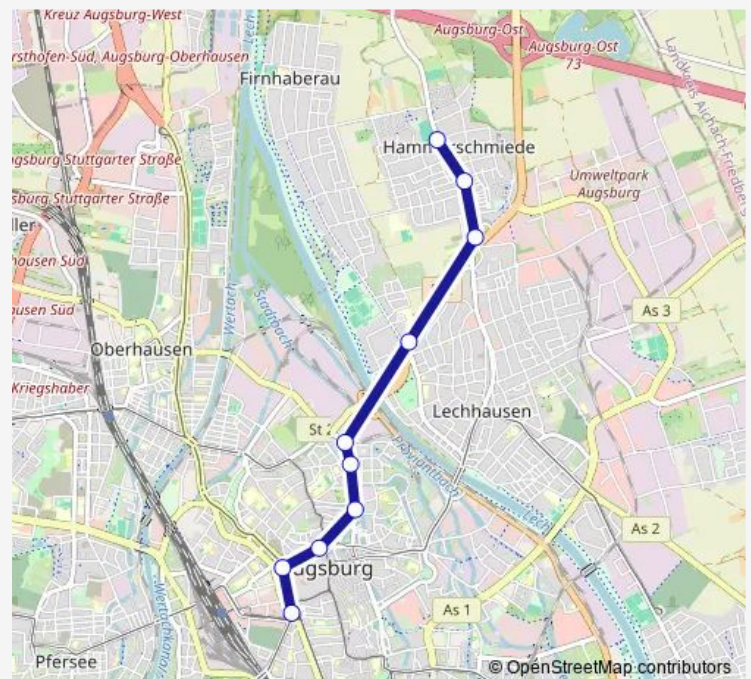

Augsburg, Dr.-Schmelzing-Str.

Augsburg, Hammerschmiede

Route schedule

Augsburg Hbf — Augsburg, Hammerschmiede

Monday 05:10-20:22

Tuesday 05:10-20:22

Wednesday 05:10-20:22

Thursday 05:10-20:22

Friday 05:10-20:22

Saturday 05:35-18:42

Sunday —

Route info

Direction: Augsburg Hbf

Stops: 12

Trip Duration: 0 hour 19 min

Direction

Augsburg, Hammerschmiede — Augsburg, Königsplatz

10 stops

[Open route schedule](#)

Augsburg, Hammerschmiede

Augsburg, Dr.-Schmelzing-Str.

Augsburg, Hammerschmiede P+R

Augsburg, Albrecht-Dürer-Straße

Augsburg, Haindl

Augsburg, Stephingerberg

Augsburg, Klinik Vincentinum

Augsburg, Karlstraße

Augsburg, Staatstheater

Augsburg, Königsplatz

Route schedule

Augsburg, Hammerschmiede — Augsburg, Königsplatz

Monday	04:58-19:57
Tuesday	04:58-19:57
Wednesday	04:58-19:57
Thursday	04:58-19:57
Friday	04:58-19:57
Saturday	05:30-18:18
Sunday	—