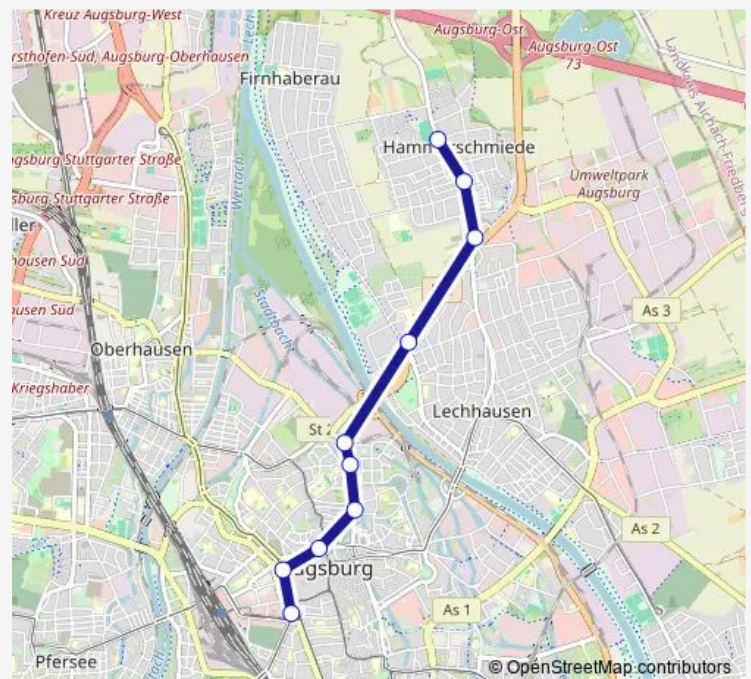

Augsburg, Dr.-Schmelzing-Str.

Augsburg, Hammerschmiede

Route schedule

Augsburg Hbf — Augsburg, Hammerschmiede

Monday 05:10-20:22

Tuesday 05:10-20:22

Wednesday 05:10-20:22

Thursday 05:10-20:22

Friday 05:10-20:22

Saturday 05:35-18:42

Sunday —

Route info

Direction: Augsburg Hbf

Stops: 12

Trip Duration: 0 hour 19 min

Direction

Augsburg, Hammerschmiede — Augsburg, Königsplatz

10 stops

[Open route schedule](#)

Augsburg, Hammerschmiede

Augsburg, Dr.-Schmelzing-Str.

Augsburg, Hammerschmiede P+R

Augsburg, Albrecht-Dürer-Straße

Augsburg, Haindl

Augsburg, Stephingerberg

Augsburg, Klinik Vincentinum

Augsburg, Karlstraße

Augsburg, Staatstheater

Augsburg, Königsplatz

Route schedule

Augsburg, Hammerschmiede — Augsburg, Königsplatz

Monday	04:58-19:57
Tuesday	04:58-19:57
Wednesday	04:58-19:57
Thursday	04:58-19:57
Friday	04:58-19:57
Saturday	05:30-18:18
Sunday	—