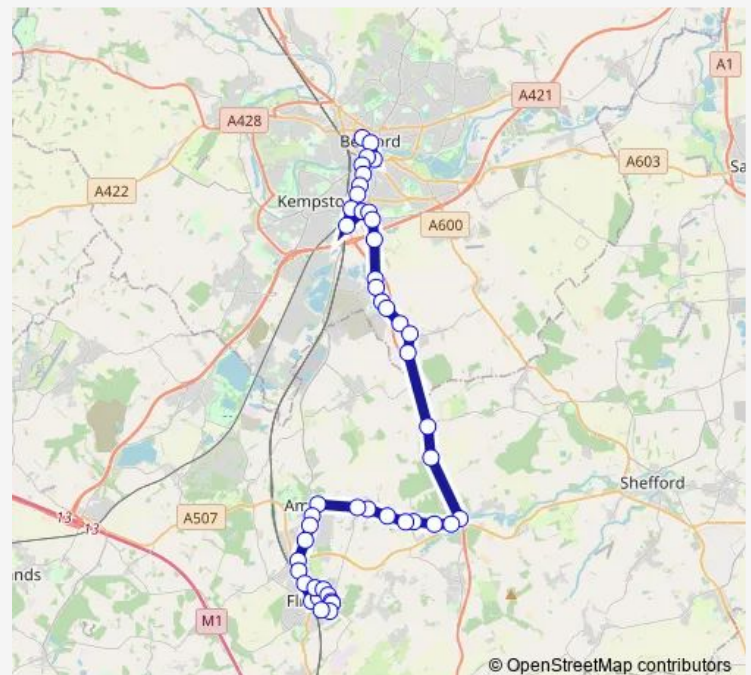

Duck End Lane

The Woolpack

Briar Bank

Route schedule

Bus Station — Oak Road

Monday 08:35-18:50

Tuesday 08:35-18:50

Wednesday 08:35-18:50

Thursday 08:35-18:50

Friday 08:35-18:50

Saturday 08:35-18:20

Sunday —

Route info

Direction: Bus Station

Stops: 47

Trip Duration: 0 hour 59 min

■ 44 — Bedford - Clophill - Maulden - Ampthill - Flitwick

Wilstead Hill

Oxley's Farm

The Flying Horse

Pine View Park

Water End Road

Green End

Redhills Close