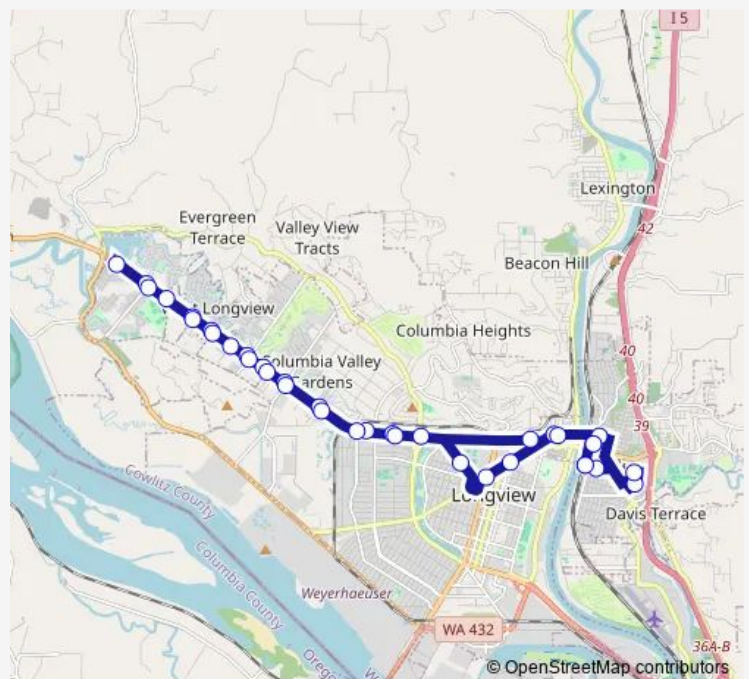

Ocean Beach Hwy & 40th Ave Wb

Ocean Beach Hwy & 42nd Ave Wb

Ocean Beach Hwy & 46th

Ocean Beach Hwy & 48th

Ocean Beach Hwy & 52nd

Ocean Beach Hwy & Robbins St

Heron Pointe

Ocean Beach Hwy. & Mt Solo

Ocean Beach Hwy & 48th

### Route schedule

Kelso Station — Kelso Station

Monday 06:30-18:20

Tuesday 06:30-18:20

Wednesday 06:30-18:20

Thursday 06:30-18:20

Friday 06:30-18:20

Saturday —

### Route info

Direction: Kelso Station

Stops: 35

Trip Duration: 0 hour 50 min

Ocean Beach Hwy & 46th

Ocean Beach Hwy & 44th

Ocean Beach Hwy & 42nd

Ocean Beach Hwy & 40th