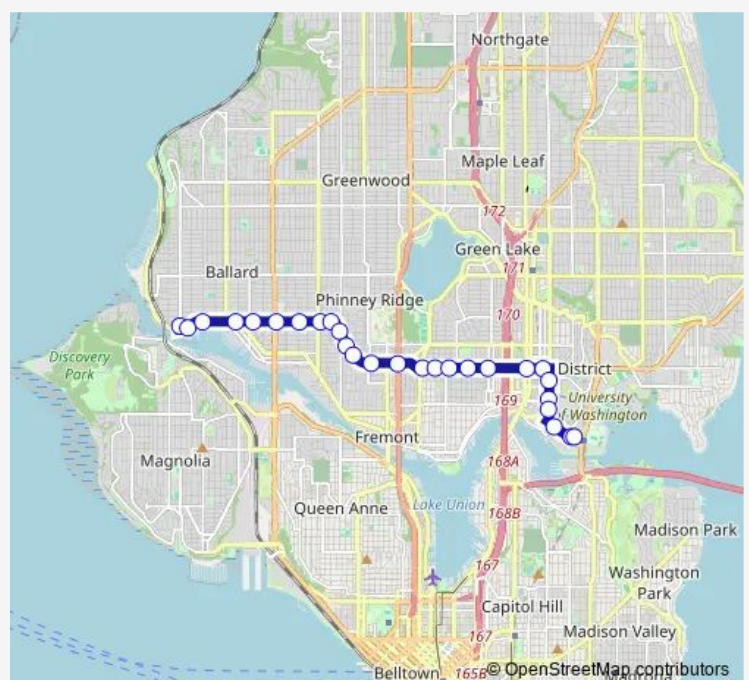

NW Market St & 5th Ave Nw

NW Market St & 8th Ave Nw

NW Market St & 11th Ave Nw

Route schedule

Montlake Blvd NE & NE Pacific PI - Bay 3 — 32nd Ave NW & NW Market St

Monday 03:07-02:20⁺¹

Tuesday 03:05-02:20⁺¹

Wednesday 03:05-03:50

Thursday 04:32-02:20⁺¹

Friday 03:05-02:20⁺¹

Saturday 03:05-02:00⁺¹

Sunday 03:00-02:07⁺¹

Route info

Direction: Montlake Blvd NE & NE Pacific PI - Bay 3

Stops: 27

Trip Duration: 0 hour 42 min

NW Market St & 15th Ave Nw

NW Market St & 20th Ave Nw

NW Market St & Ballard Ave Nw

NW Market St & 28th Ave Nw

NW Market St & 30th Ave Nw

32nd Ave NW & NW Market St

Direction

Thursday 05:07-02:15⁺¹

Friday 03:00-02:15⁺¹

Saturday 03:00-02:40⁺¹

Sunday 03:40-02:40⁺¹

Route info

Direction: 32nd Ave NW & NW Market St

Stops: 27

Trip Duration: 0 hour 38 min