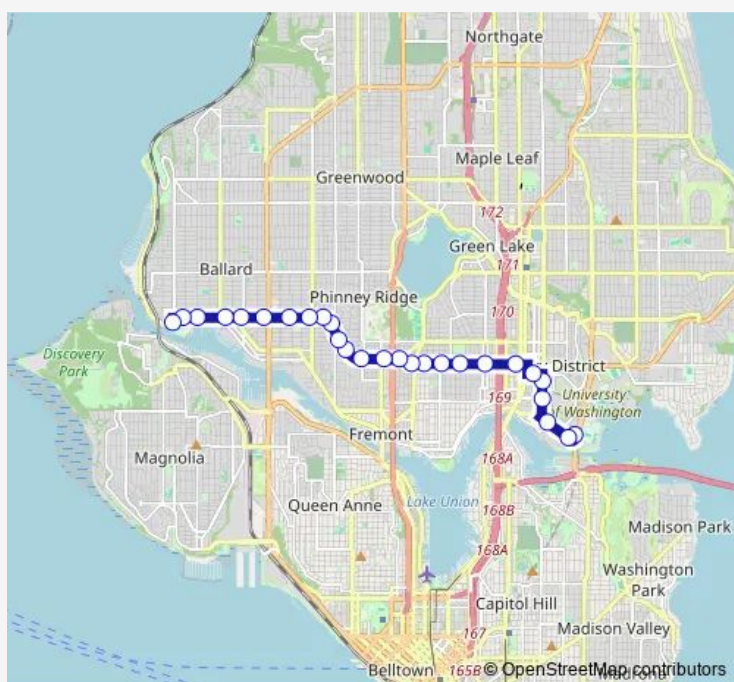

NW Market St & NW 50th St

NW Market St & NW 48th St

N 46th St & Phinney Ave N

N 46th St & Aurora Ave N

N 45th St & Stone Way N

N 45th St & Woodlawn Ave N

N 45th St & Wallingford Ave N

N 45th St & Corliss Ave N

NE 45th St & Thackeray Pl Ne

NE 45th St & Roosevelt Way Ne

U District Station - Bay 3

Route schedule

32nd Ave NW & NW Market St — NE Pacific Pl & NE Pacific St

Monday	03:40-02:15 ⁺¹
Tuesday	03:00-02:15 ⁺¹
Wednesday	03:00-04:28
Thursday	05:07-02:15 ⁺¹
Friday	03:00-02:15 ⁺¹
Saturday	03:00-02:40 ⁺¹
Sunday	03:40-02:40 ⁺¹

Route info

Direction: 32nd Ave NW & NW Market St

Stops: 27

Trip Duration: 0 hour 32 min

15th Ave NE & NE 43rd St

15th Ave NE & NE Campus Pkwy

15th Ave NE & NE 40th St

NE Pacific St & 15th Ave Ne

NE Pacific Pl & NE Pacific St

NE Pacific Pl & NE Pacific St

Direction

Montlake Blvd NE & NE Pacific Pl - Bay 3 — 32nd Ave NW & NW Market St

27 stops

[Open route schedule](#)

Montlake Blvd NE & NE Pacific Pl - Bay 3