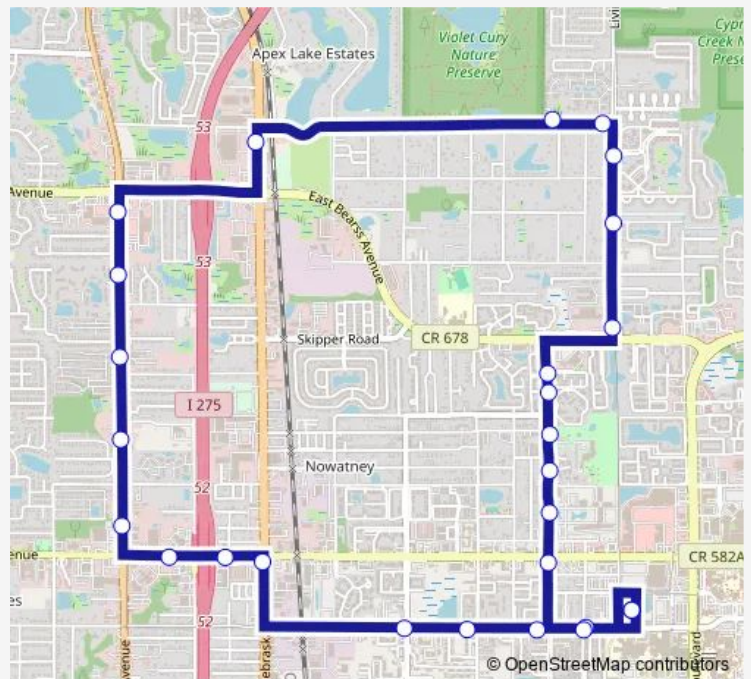

**Bus 44 Sinclair Hills Connector**

[Go to website](#)

**Direction**

University Area Transit Center — University Area Transit Center

27 stops

[Open route schedule](#)

University Area Transit Center

131st Av @ 23rd St

Florida Av @ Wildwood St

Florida Av @ Fletcher Av

Fletcher Ave @ I-275

Fletcher Ave @ Summit Ave

**Route schedule**

University Area Transit Center — University Area Transit Center

Monday 06:10-22:10

Tuesday 06:10-22:10

Wednesday 06:10-22:10

Thursday 06:10-22:10

Friday 06:10-22:10

Saturday 06:10-22:10

Sunday 06:10-22:10

**Route info**

Direction: University Area Transit Center

Stops: 27

Trip Duration: 0 hour 25 min

44 — Sinclair Hills Connector

Nebraska Ave @ Fletcher Ave Metrorapid

131st Av @ 15th St

131 Av @ 19s

131 Av @ 22nd St

131st Av @ 23rd St

University Area Transit Center