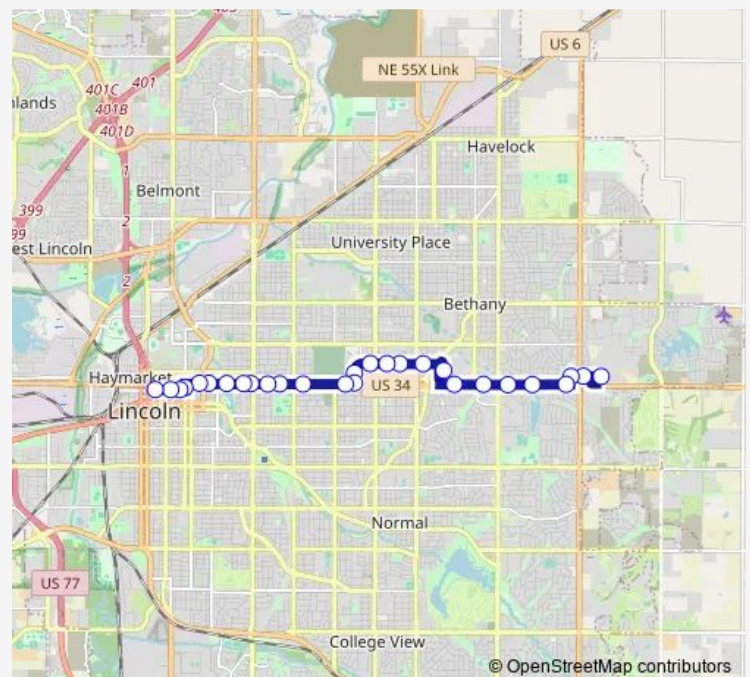

R Street & North 52nd Street, Ne

R Street & North 50th Street, Ne

R Street & North 48th Street Target, N

North 44th Street & Q Street, Nw

North 44th Street & O Street, Nw

O Street & South 42nd Street, Ne

O Street & South 35th Street, Nw

O Street & North 31st Street, Ne

O Street & North 29th Street, Ne

O Street & 27th Street, Nw

O Street & North 25th Street, Ne

Route schedule

Southeast Community College — N Street & South 11th Street, Ne

Monday 06:25-21:25

Tuesday 06:25-21:25

Wednesday 06:25-21:25

Thursday 06:25-21:25

Friday 06:25-21:25

Saturday 07:10-18:10

Sunday —

Route info

Direction: Southeast Community College

Stops: 28

Trip Duration: 0 hour 25 min

44 — O Street

O Street & South 23rd Street, Nw

O Street & 20th Street, Nw

O Street & North 18th Street, Ne

South 16th Street & N Street, Nw

N Street & Centennial Mall South, Ne