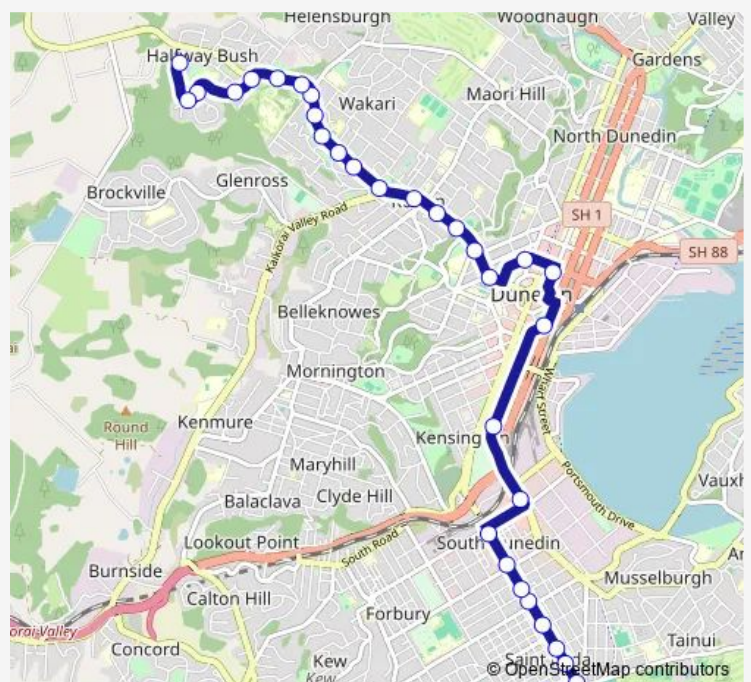

Prince Albert Rd, 110

Prince Albert, 92

Prince Albert Rd, 50

King Edward St, 413

King Edward St, 375

King Edward St, 275

King Edward St, 135

Andersons Bay Rd, 271

Crawford St, 220

State Highway One, 28

Bus Hub Stop D

York Place, opposite St John

Stuart St, King Edward Court

Stuart St, Obhs

Stuart St, Obhs Tennis Courts

Stuart St, cnr Strathmore Cres

Stuart St, under Highgate

Taieri Rd, 117

Taieri Rd, 155

Route schedule

St Kilda Terminus (102 Victoria Rd) — Halfway Bush Terminus

Monday 06:00-21:30

Tuesday 06:00-21:30

Wednesday 06:00-21:30

Thursday 06:00-21:30

Friday 06:00-22:30

Saturday 07:30-23:30

Sunday 08:30-19:30

Route info

Direction: St Kilda Terminus (102 Victoria Rd)

Stops: 32

Trip Duration: 0 hour 36 min