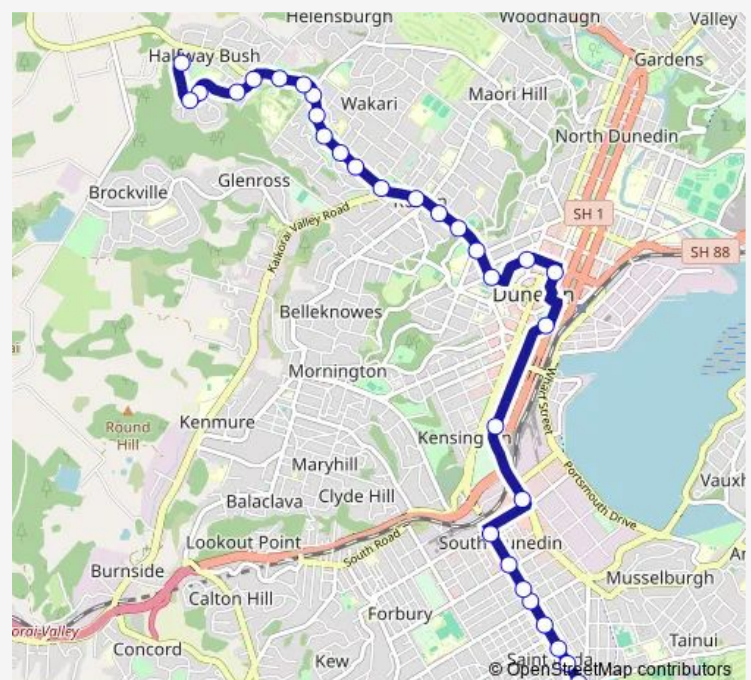

Prince Albert Rd, 110

Prince Albert, 92

Prince Albert Rd, 50

King Edward St, 413

King Edward St, 375

King Edward St, 275

King Edward St, 135

Andersons Bay Rd, 271

Crawford St, 220

State Highway One, 28

Bus Hub Stop D

York Place, opposite St John

Stuart St, King Edward Court

Stuart St, Obhs

Stuart St, Obhs Tennis Courts

Stuart St, cnr Strathmore Cres

Stuart St, under Highgate

Taieri Rd, 117

Taieri Rd, 155

Route schedule

St Kilda Terminus (102 Victoria Rd) — Halfway Bush Terminus

Monday 06:00-21:30

Tuesday 06:00-21:30

Wednesday 06:00-21:30

Thursday 06:00-21:30

Friday 06:00-22:30

Saturday 07:30-23:30

Sunday 08:30-19:30

Route info

Direction: St Kilda Terminus (102 Victoria Rd)

Stops: 32

Trip Duration: 0 hour 38 min