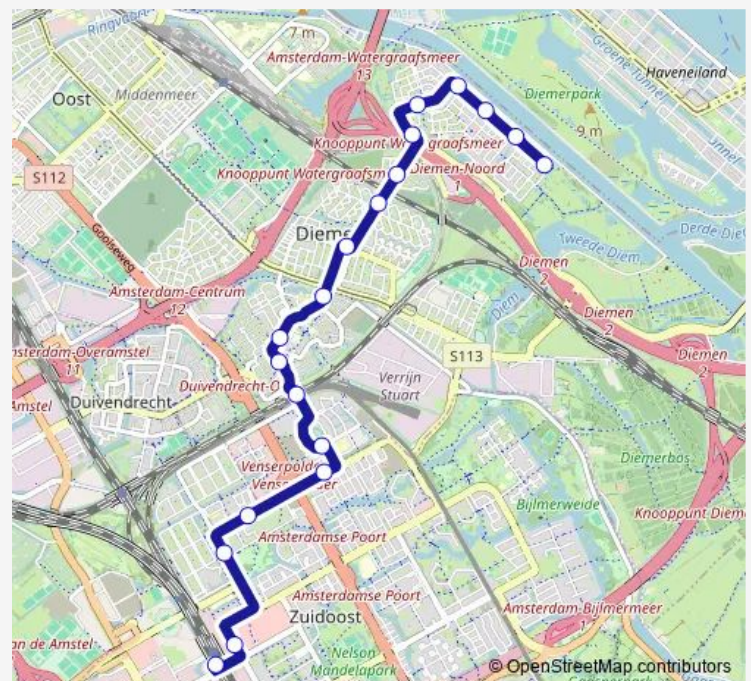

Bus 44 Lijn 44

[Go to website](#)

Direction

Diemen, Diemen Noord — Amsterdam, Station Bijlmer Arena

19 stops

[Open route schedule](#)

- Diemen, Diemen Noord
- Diemen, Klipperweg
- Diemen, Tureluurweg
- Diemen, Zeezicht
- Diemen, Oude Waelweg
- Diemen, Buytenweg
- Diemen, Buitenlust
- Diemen, Station Diemen
- Diemen, Burg. Bickerstraat
- Diemen, Beukenhorst
- Diemen, Boven Rijkersloot
- Diemen, Tarwekamp
- Diemen, Station Diemen-Zuid
- Diemen, Nienoord
- Amsterdam, Echtenstein
- Amsterdam, Dennenrode
- Amsterdam, Dolingadreef
- Foppingadreef
- Amsterdam, Station Bijlmer Arena

Route schedule

Diemen, Diemen Noord — Amsterdam, Station Bijlmer Arena

Monday	06:10-00:10 ⁺¹
Tuesday	06:10-00:10 ⁺¹
Wednesday	06:10-00:10 ⁺¹
Thursday	06:10-00:10 ⁺¹
Friday	06:10-00:10 ⁺¹
Saturday	06:56-00:08 ⁺¹
Sunday	07:54-00:07 ⁺¹

Route info

Direction: Diemen, Diemen Noord

Stops: 19

Trip Duration: 0 hour 20 min

■ 44 — Lijn 44

Direction

Amsterdam, Station Bijlmer Arena — Diemen, Diemen Noord

22 stops

Route info

Direction: Amsterdam, Station Bijlmer Arena

Stops: 22

Trip Duration: 0 hour 23 min

44 Bus time schedules and route maps are available in an offline PDF at busmaps.com. Use the busmaps.com website to see live bus times, train schedule or subway schedule, and step-by-step directions for all public transit in Amsterdam