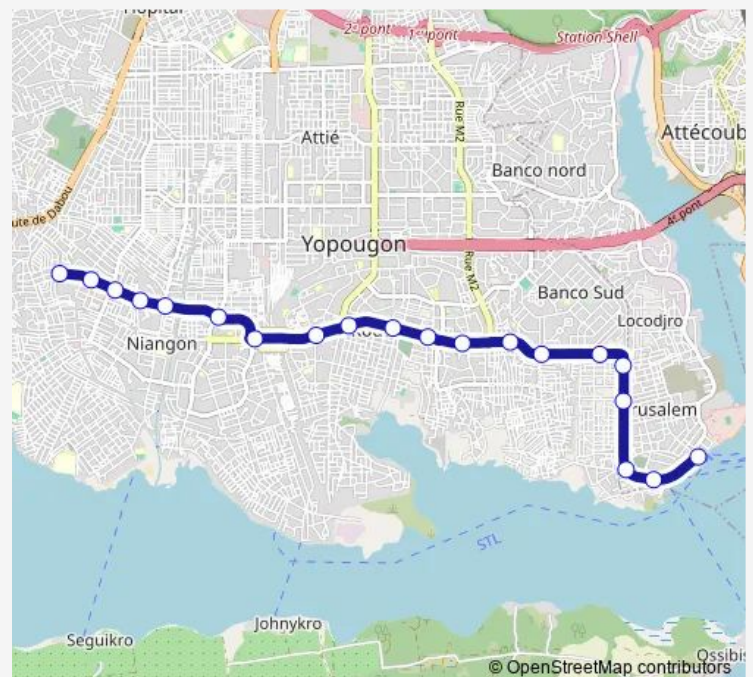

Friday 06:00

Saturday 06:00

Sunday 06:00

Route info

Direction: Cite Verte

Stops: 20

Trip Duration: 0 hour 40 min

■ 44 — Yopougon Cité Verte ↔ Abobo Doumé

BusMaps

Direction

Gare Terrestre Abobo Doumé — Cite Verte

21 stops

[Open route schedule](#)

Gare Terrestre Abobo Doumé

Cité Douane

Santé Village