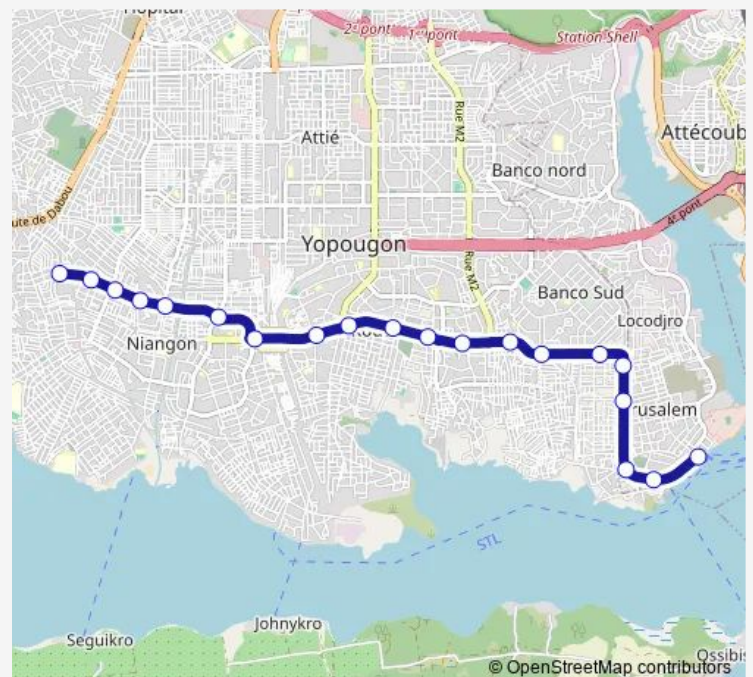

Friday 06:00

Saturday 06:00

Sunday 06:00

Route info

Direction: Cite Verte

Stops: 20

Trip Duration: 0 hour 40 min

44 — Yopougon Cité Verte ↔ Abobo Doumé

Direction

Gare Terrestre Abobo Doumé — Cite Verte

21 stops

[Open route schedule](#)

Gare Terrestre Abobo Doumé

Cité Douane

Santé Village

Jerusalem