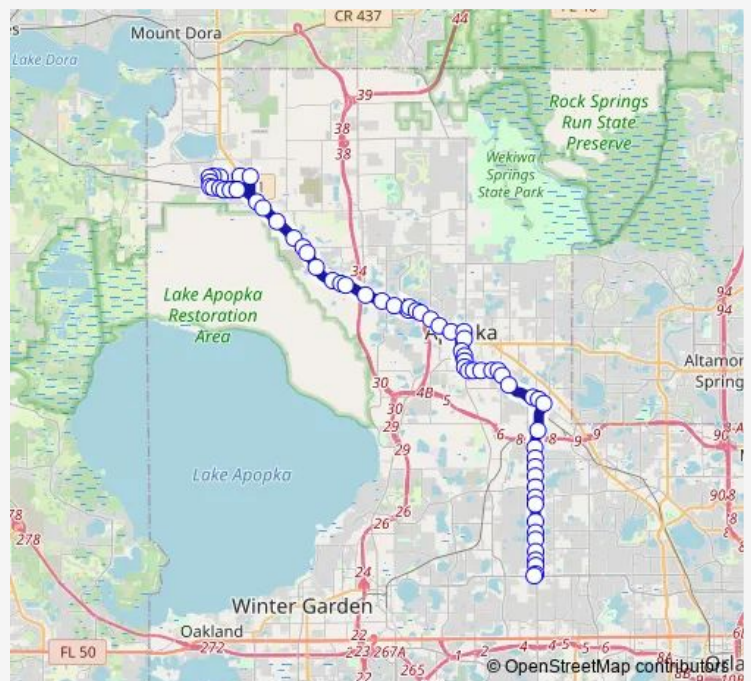

Monday 05:00-19:00

Tuesday 05:00-19:00

Wednesday 05:00-19:00

Thursday 05:00-19:00

Friday 05:00-19:00

Saturday 05:25-19:25

Sunday —

Route info

Direction: N Hiawassee RD AND Silver Star Rd

Stops: 63

Trip Duration: 1 hour 0 min

44 — Hiawassee RD/Apapka/Zellwood

E 13th ST AND S Christiana Ave

E 13th ST AND Georgia Ave

E 13th ST AND S Highland Ave

E 13th ST AND OLD Apopka Rd