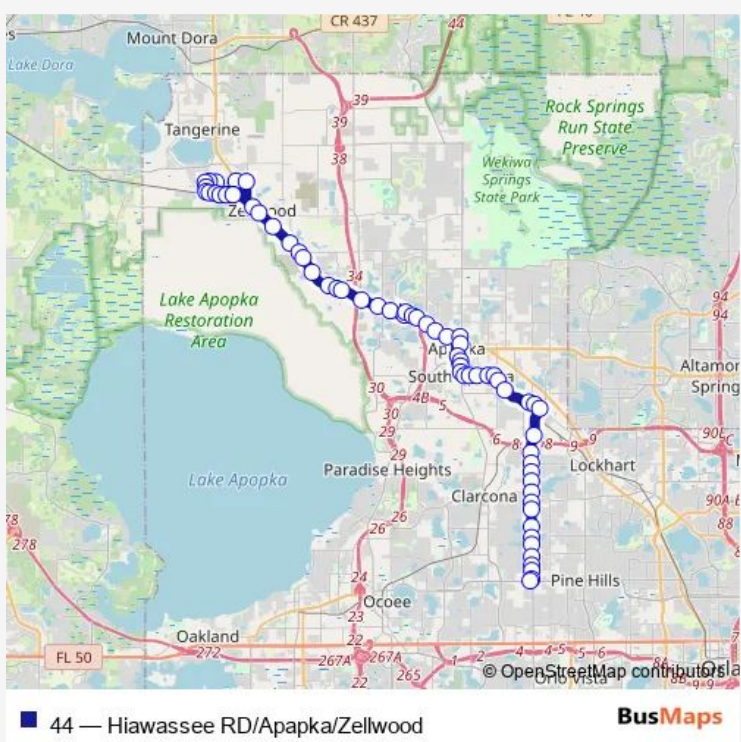

Bus 44 Hiawassee RD/Apapka/Zellwood

[Go to website](#)

Direction
 N Hiawassee RD AND Silver Star Rd — Holly ST AND N Orange Blossom Trl
 63 stops
[Open route schedule](#)

- N Hiawassee RD AND Silver Star Rd
- N Hiawassee RD AND Hickory Branch Cir
- N Hiawassee RD AND Stardust Ln
- N Hiawassee RD AND Stardust Ln
- N Hiawassee RD AND Nestor St
- N Hiawassee RD AND Nestor St
- N Hiawassee RD AND Hiawassee Meadows Dr
- N Hiawassee RD AND Colony Oaks Ln
- N Hiawassee RD AND Rembrandt Dr
- N Hiawassee RD AND Clarcona Ocoee Rd
- N Hiawassee RD AND Crescent Ridge Rd
- N Hiawassee RD AND Goldeneye Dr
- N Hiawassee RD AND Beggs Rd
- N Hiawassee RD AND Oakmore Ln
- N Hiawassee RD AND Wakiva Hs
- S Apopka Voulevard AND N Hiawassee Rd
- S Apopka Blvd AND Wexham Blvd
- S Apopka Blvd AND Chatham Cir
- S Apopka Blvd AND Woodstock Dr
- S Apopka Blvd AND Whispering Winds Ct
- E 13th ST AND S Apopka Blvd

Route info
 Direction: N Hiawassee RD AND Silver Star Rd
 Stops: 63
 Trip Duration: 1 hour 0 min

E 13th ST AND S Christiana Ave

E 13th ST AND Georgia Ave

E 13th ST AND S Highland Ave

E 13th ST AND OLD Apopka Rd