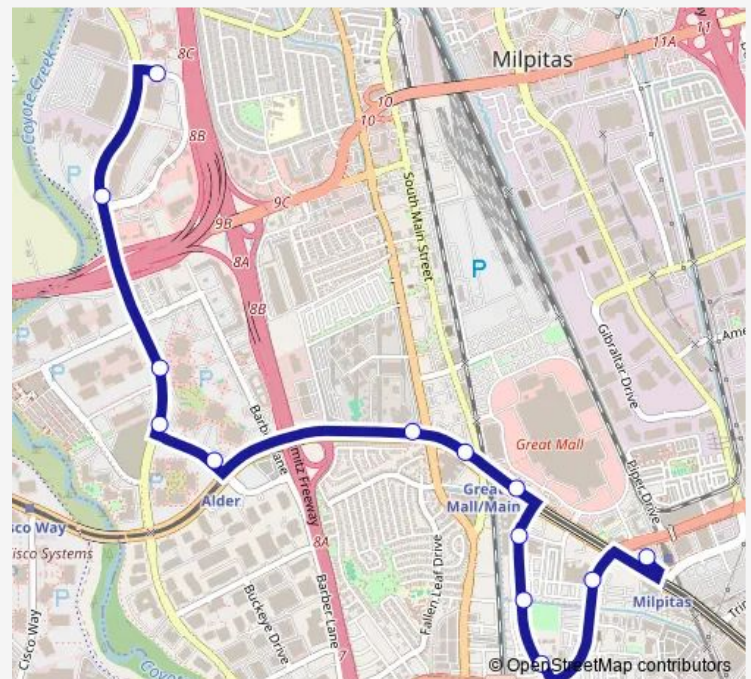

Mccarthy & Bellew

Mccarthy & Ranch

Ranch & Mccarthy (Walmart)

Route schedule

Milpitas Bart (Bay 15) — Ranch & Mccarthy (Walmart)

Monday 06:01-20:30

Tuesday 06:01-20:30

Wednesday 06:01-20:30

Thursday 06:01-20:30

Friday 06:01-20:30

Saturday 07:30-19:56

Sunday 08:17-18:15

Route info

Direction: Milpitas Bart (Bay 15)

Stops: 13

Trip Duration: 0 hour 15 min

44 — Milpitas Bart - Mccarthy Rnch via Alder

Direction

Ranch & Mccarthy (Walmart) — Milpitas Bart (Bay 15)

13 stops

[Open route schedule](#)

Ranch & Mccarthy (Walmart)

Ranch & Ranch (Taco Bell)

Mccarthy & Ranch

Friday 06:55-21:10

Saturday 08:27-19:50

Sunday 08:09-18:11

Route info

Direction: Ranch & Mccarthy (Walmart)

Stops: 13

Trip Duration: 0 hour 17 min

44 Bus time schedules and route maps are available in an offline PDF at busmaps.com. Use the busmaps.com website to see live bus times, train schedule or subway schedule, and step-by-step directions for all public transit in San Jose