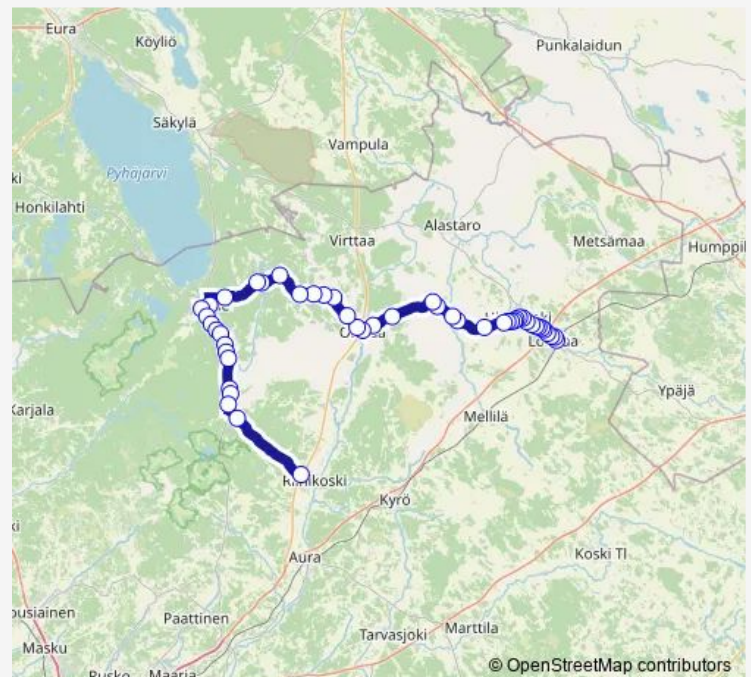

Thursday 15:55

Friday 15:55

Saturday —

Sunday —

Route info

Direction: Loimaan linja-autoasema

Stops: 49

Trip Duration: 1 hour 29 min