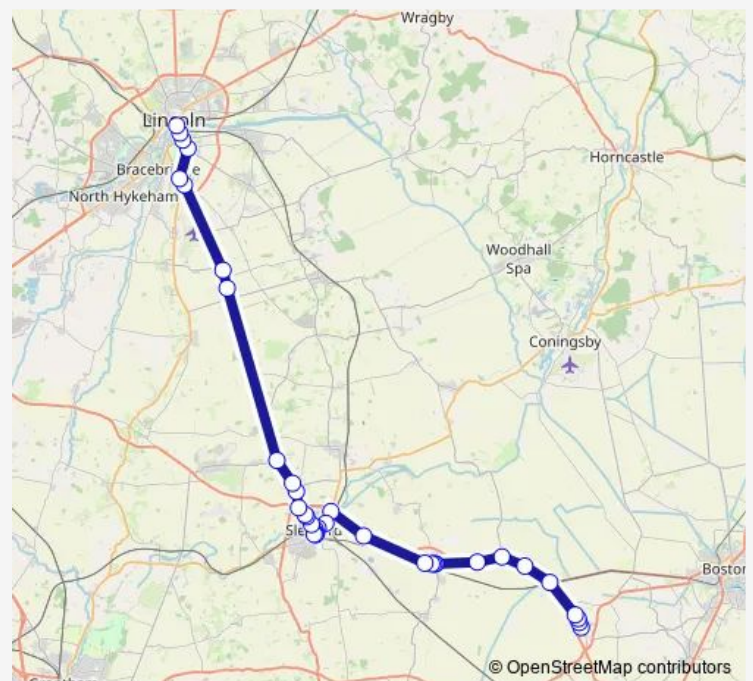

Thursday —

Friday —

Saturday —

Sunday —

Route info

Direction: St Mary's Church

Stops: 35

Trip Duration: 0 hour 55 min

44 — Swineshead - Lincoln

BusMaps

Jubilee Grove

York Road

Mcdonalds

Rookery Lane

Blacksmiths Shop

Sleaford Road

Direction

Central Bus Station — St Mary's Church

33 stops

[Open route schedule](#)

Central Bus Station

Siemens

Ripon Street

Canwick Road Cemetery

Tuesday —

Wednesday 13:45

Thursday —

Friday —

Saturday —

Sunday —

Route info

Direction: Central Bus Station