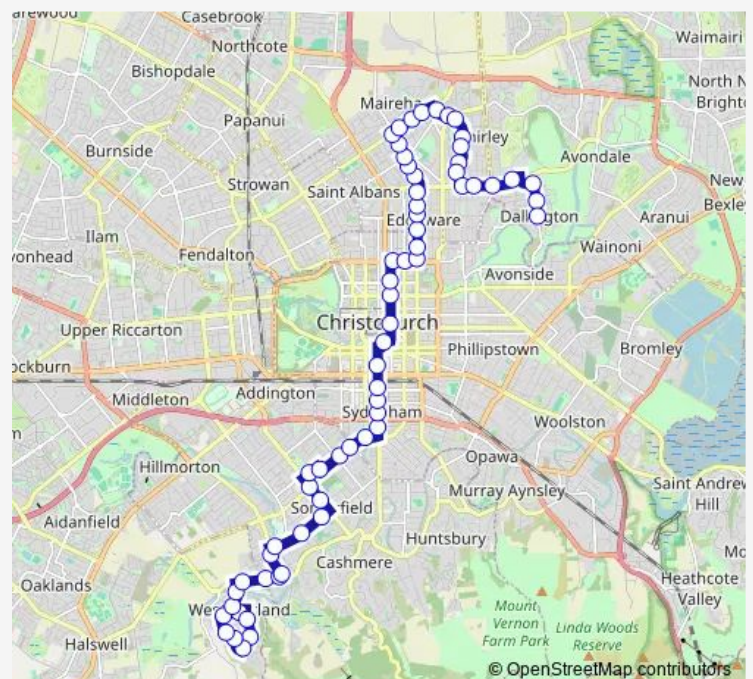

Barrington Mall (Athelstan St)

Simeon St near Milton St

Route schedule

Sedgwick Way near Woodside Common — Dallington

Monday 06:40-20:35

Tuesday 06:40-20:35

Wednesday 06:40-20:35

Thursday 06:40-20:35

Friday 06:40-20:35

Saturday 07:33-20:33

Sunday 08:33-19:33

Route info

Direction: Sedgwick Way near Woodside Common

Stops: 63

Trip Duration: 0 hour 52 min

Milton St near Selwyn St

Milton St near Strickland St

Milton St near Antrim St

Colombo St near Hastings St W

Sydenham Shops

Colombo St near Lawson St

Colombo St near Cass St

South City Mall (Northbound)

Bus Interchange (Platform D)

Manchester St Super Stop

Manchester St near Kilmore St

Manchester St near Salisbury St

Bealey Ave

Bealey Ave near Madras St

Barbadoes St near Bealey Ave

Barbadoes St near Purchas St

Barbadoes St near Canon St