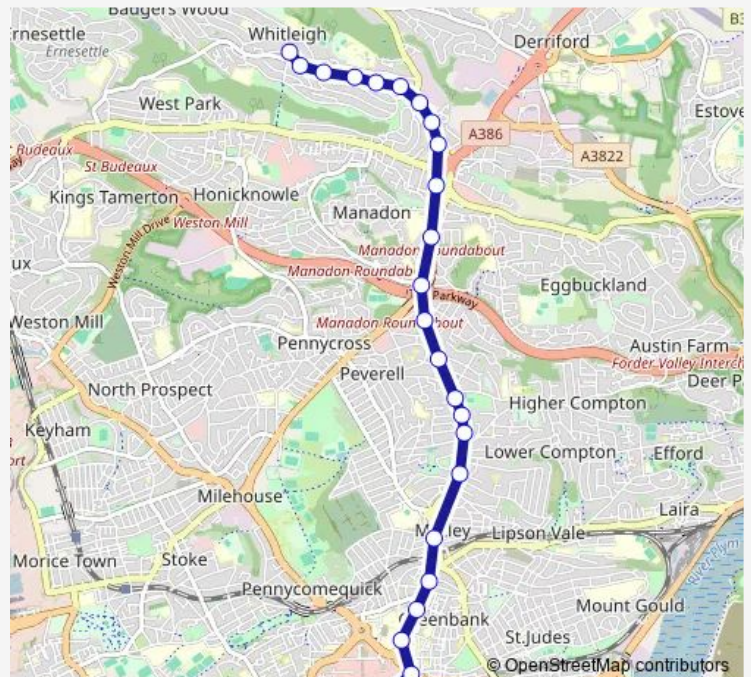

Bus 44 Plymouth City Centre - Mutley - Whitleigh

[Go to website](#)

Direction

Whitleigh Green — Royal Parade

34 stops

[Open route schedule](#)

- Whitleigh Green
- Bodmin Road West
- Shrewsbury Road
- Oakham Road
- Brentford Avenue
- Hereford Road
- Aylesbury Crescent
- Woodfield Primary
- Shrewsbury Road East
- Warwick Avenue
- Whitleigh Court
- Bodmin Road East
- Whitleigh Cross
- Dayton Close
- Budshead Road Filling Station
- Crownhill High Level
- Crownhill Low Level
- Great Berry Road
- Manadon Roundabout
- Golden Hind
- Russell Avenue

Route schedule

Whitleigh Green — Royal Parade

Monday	10:45-16:45
Tuesday	—
Wednesday	—
Thursday	10:45-16:45
Friday	10:45-16:45
Saturday	—
Sunday	10:45-16:45

Route info

Direction: Whitleigh Green

Stops: 34

Trip Duration: 0 hour 35 min

44 — Plymouth City Centre - Mutley - Whitleigh

Hartley Reservoir

Church of Latter Day Saints

Henders Corner

Emmanuel Church

Mannamead Avenue

Mutley Plain

Alton Place

Bedford Terrace

City Library & Museum

Mayflower Street

Western Approach Flats

Western Approach

Royal Parade

Direction

Royal Parade — Whiteleigh Green