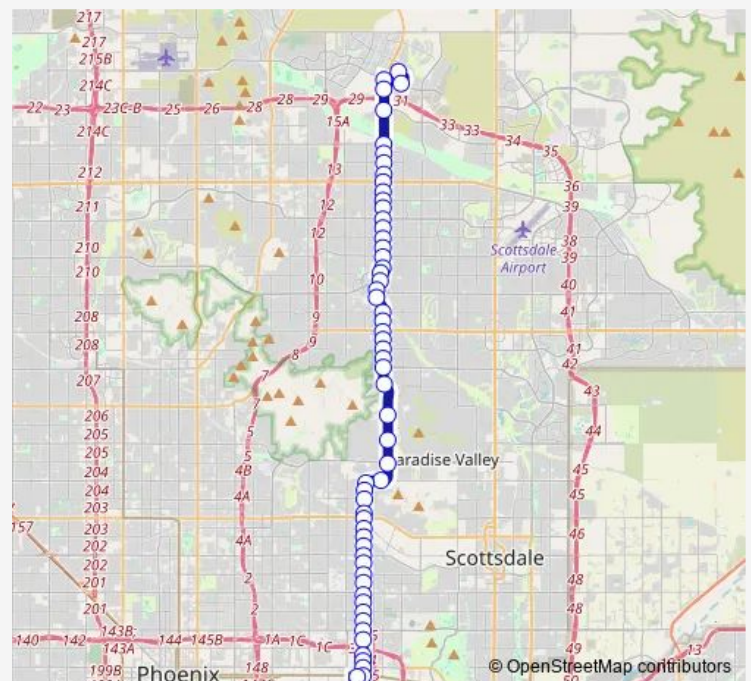

Tatum Bl & Larkspur Dr

### Route schedule

Marriott Dr & Desert Ridge Marriott — 44th St Sky Train Station

Monday 04:05-22:58

Tuesday 04:05-22:58

Wednesday 04:05-22:58

Thursday 04:05-22:58

Friday 04:05-22:58

Saturday 05:10-23:19

### Route info

Direction: Marriott Dr & Desert Ridge Marriott

Stops: 58

Trip Duration: 1 hour 10 min

44 — 44th St/Tatum Blvd

Tatum Bl & Cactus Rd

Tatum Bl & Paradise Village Pkwy S

Tatum Bl & Cholla St