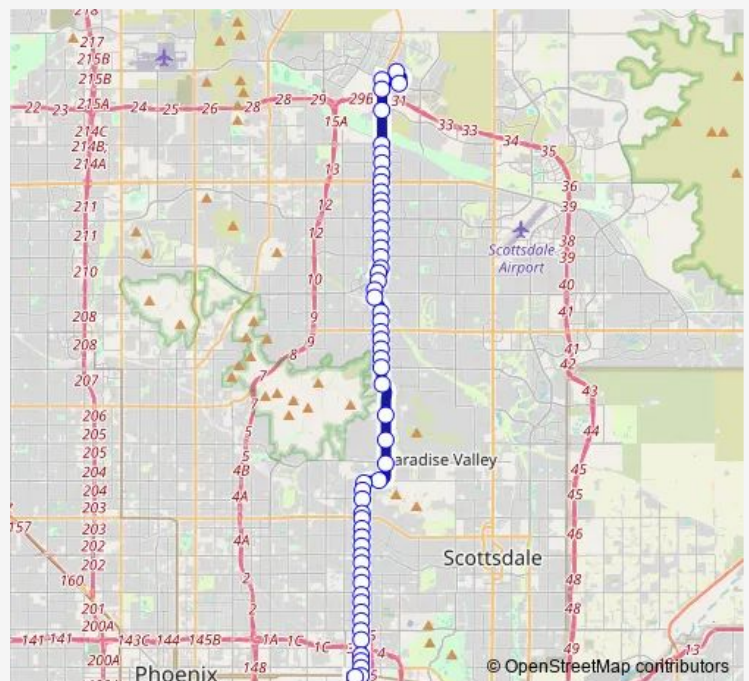

Tatum Bl & Andora Dr

Paradise Valley Tc

Tatum Bl & Larkspur Dr

Route schedule

Marriott Dr & Desert Ridge Marriott — 44th St Sky Train Station

Monday 04:05-22:58

Tuesday 04:05-22:58

Wednesday 04:05-23:19

Thursday 04:05-22:58

Friday 04:05-22:58

Saturday 05:10-23:19

Sunday 05:10-23:19

Route info

Direction: Marriott Dr & Desert Ridge Marriott

Stops: 58

Trip Duration: 1 hour 2 min

44 — 44th St/Tatum Blvd

Tatum Bl & Cactus Rd

Tatum Bl & Paradise Village Pkwy S

Tatum Bl & Cholla St

Tatum Bl & Desert Cove Av

Tatum Bl & Shea Bl

Tatum Bl & Gold Dust Av

Tatum Bl & Mountain View Rd