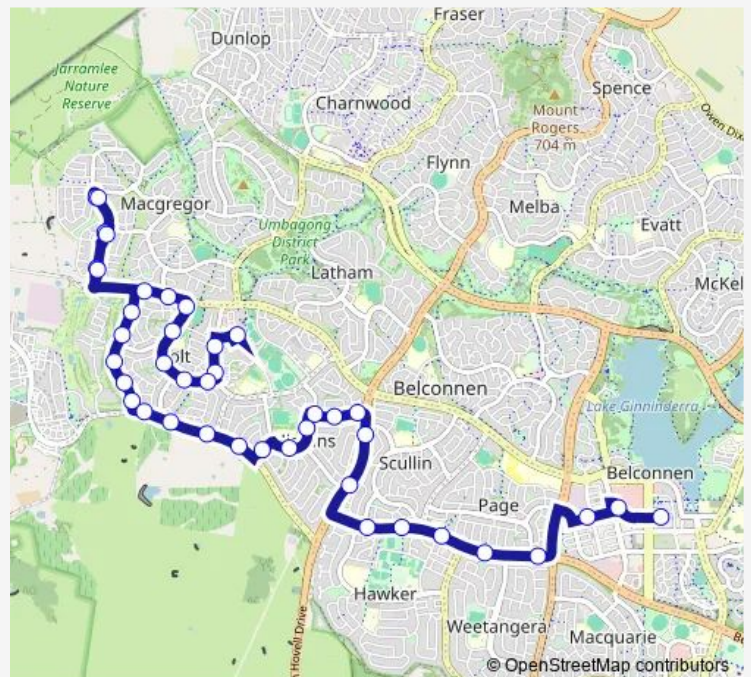

Cussen St before Davidson St

Drake Brockman Dr opp Cussen St

Drake Brockman Dr opp Macnaughton St

Drake Brockman Dr opp Trickett St

Drake Brockman Dr opp Spofforth St

**Route schedule**

Radford College College St — Kippax Terminus

Monday 06:00-22:00

Tuesday 06:00-22:00

Wednesday 06:00-22:00

Thursday 06:00-22:00

Friday 06:00-22:00

Saturday 06:36-22:36

Sunday 08:36-20:36

**Route info**

Direction: Radford College College St

Stops: 42

Trip Duration: 0 hour 42 min

44 — Kippax to Belconnen via West Macgregor & Higgins

Spofforth St after Strockdill Dr

Spofforth St opp 26

Spofforth St opp 44

Spofforth St opp Messenger St