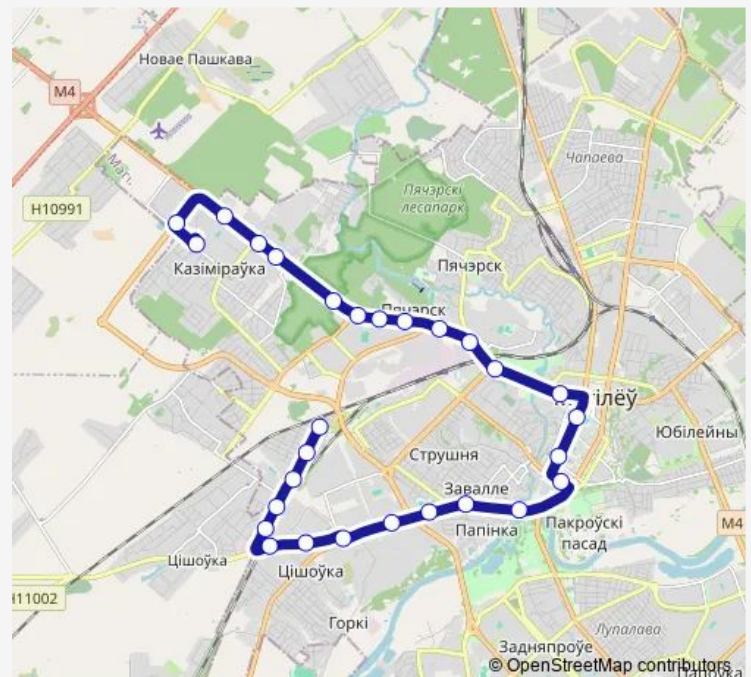

Thursday 07:10-18:23

Friday 07:10-18:23

Saturday 09:41-17:15

Sunday 09:41-17:15

Route info

Direction: микрорайон Казимировка

Stops: 28

Trip Duration: 0 hour 58 min