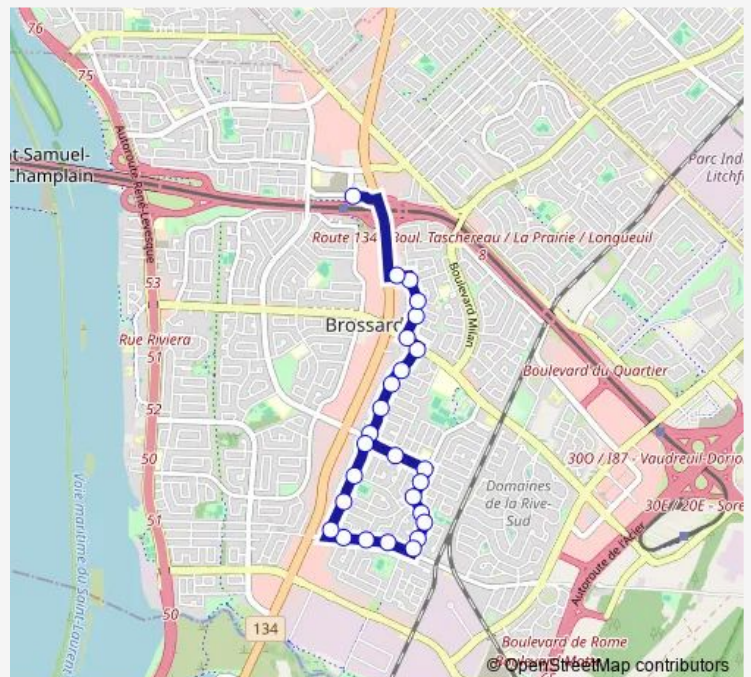

### Route schedule

Naples / Napoléon — Terminus Panama

Monday	06:03-01:23 <sup>+1</sup>
Tuesday	06:03-01:23 <sup>+1</sup>
Wednesday	06:03-01:23 <sup>+1</sup>
Thursday	06:03-01:23 <sup>+1</sup>
Friday	06:03-01:23 <sup>+1</sup>
Saturday	06:23-00:26 <sup>+1</sup>
Sunday	06:23-00:25 <sup>+1</sup>

### Route info

Direction: Naples / Napoléon

Stops: 26

Trip Duration: 0 hour 19 min

44 — Secteurs M-N-O Brossard

Malo / Montmartre

Malo / Malherbe

Malo / Murville

2100 Mario

Terminus Panama