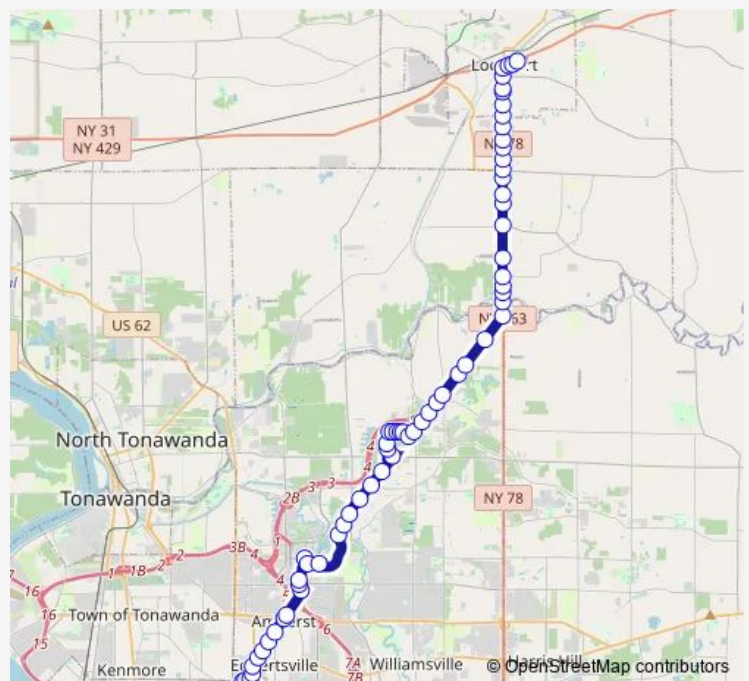

### Route schedule

Crosspoint Parkway M & T Rear South — Main Street University Station Stat

Monday 16:34-22:37

Tuesday 16:34-22:37

Wednesday 16:34-22:37

Thursday 16:34-22:37

Friday 16:34-22:37

Saturday 07:04-23:06

### Route info

Direction: Crosspoint Parkway M & T Rear South

Stops: 41

Trip Duration: 0 hour 29 min

44 — 44 - Lockport

North Forest Road John J Audubon Pa

Millersport Hwy UB Entrance West Ne

Auspurger Road Slee Hall West Nears