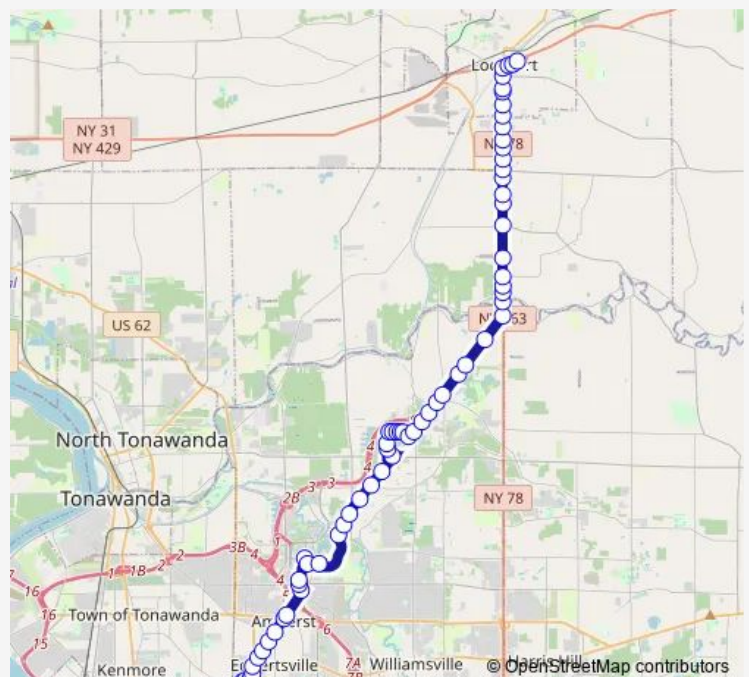

### Route schedule

Crosspoint Parkway M & T Rear South — Main Street University Station Stat

Monday 16:34-22:37

Tuesday 16:34-22:37

Wednesday 16:34-22:37

Thursday 16:34-22:37

Friday 16:34-22:37

Saturday 07:04-23:06

### Route info

Direction: Crosspoint Parkway M & T Rear South

Stops: 41

Trip Duration: 0 hour 29 min

44 — 44 - Lockport

North Forest Road John J Audubon Pa

Millersport Hwy UB Entrance West Ne

Auspurger Road Slee Hall West Nears