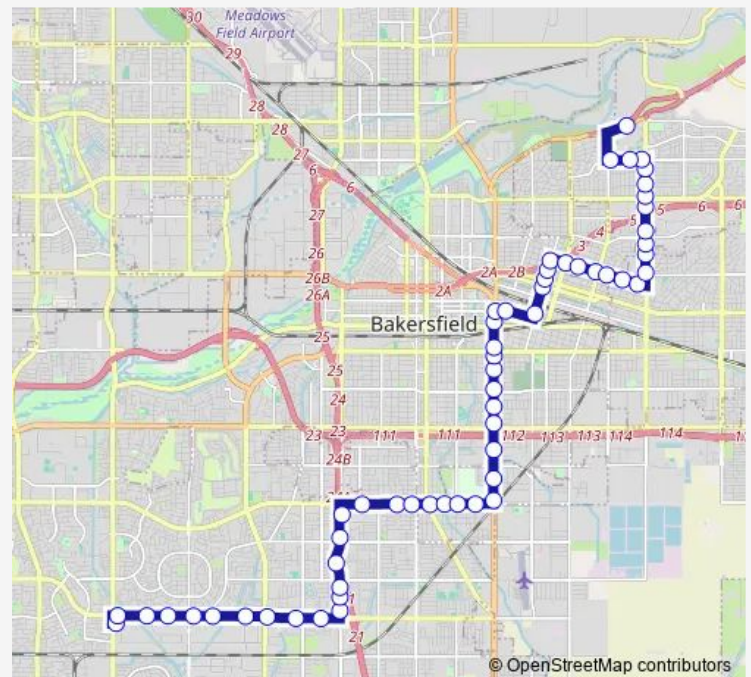

### Route schedule

Mcnair & Gosford — Bakersfield College

Monday 06:30-21:15

Tuesday 06:30-21:15

Wednesday 06:30-21:15

Thursday 06:30-21:15

Friday 06:30-21:15

Saturday 06:30-18:00

### Route info

Direction: Mcnair & Gosford

Stops: 58

Trip Duration: 1 hour 30 min

44 — White Lane/Bakersfield College

Ming & South P

Ming & Allens

South Union & Casa Loma