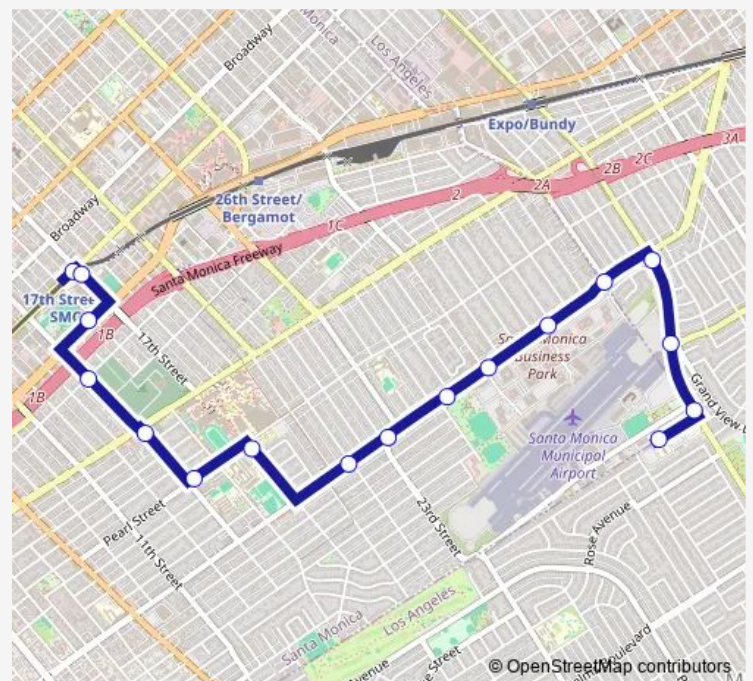

14th NB & Michigan Ns

Colorado EB & 17th NS (17th St/SMC Station)

### Route schedule

SMC Bundy Campus Parking Lot — Colorado EB & 17th NS (17th St/SMC Station)

Monday	06:56-18:00
Tuesday	06:56-18:00
Wednesday	06:56-18:00
Thursday	06:56-18:00
Friday	06:56-18:00
Saturday	—
Sunday	—

### Route info

Direction: SMC Bundy Campus Parking Lot

Stops: 14

Trip Duration: 0 hour 16 min

44 — 17th St Sta - SMC Bundy Campus