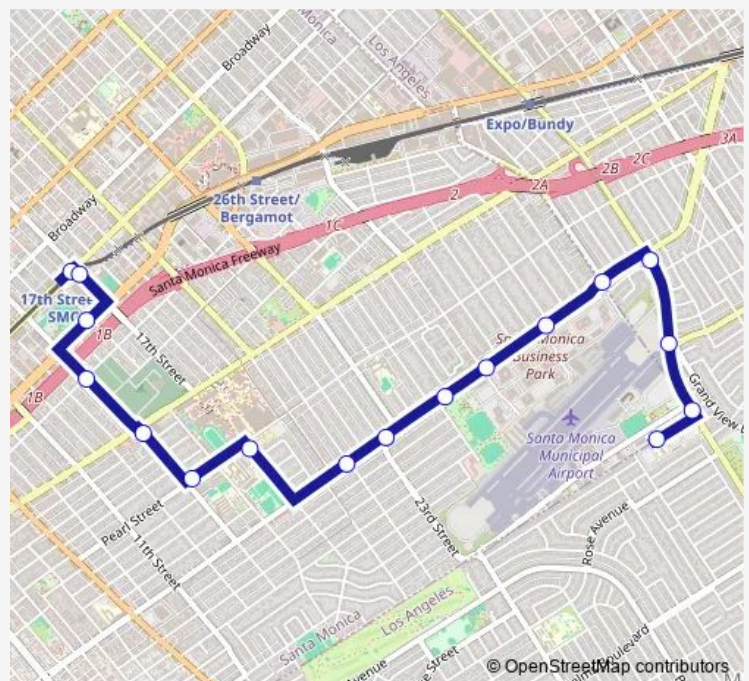

14th NB & Michigan Ns

Colorado EB & 17th NS (17th St/SMC Station)

### Route schedule

SMC Bundy Campus Parking Lot — Colorado EB & 17th NS (17th St/SMC Station)

Monday	06:56-18:00
Tuesday	06:56-18:00
Wednesday	06:56-18:00
Thursday	06:56-18:00
Friday	06:56-18:00
Saturday	—
Sunday	—

### Route info

Direction: SMC Bundy Campus Parking Lot

Stops: 14

Trip Duration: 0 hour 20 min

44 — 17th St Sta - SMC Bundy Campus