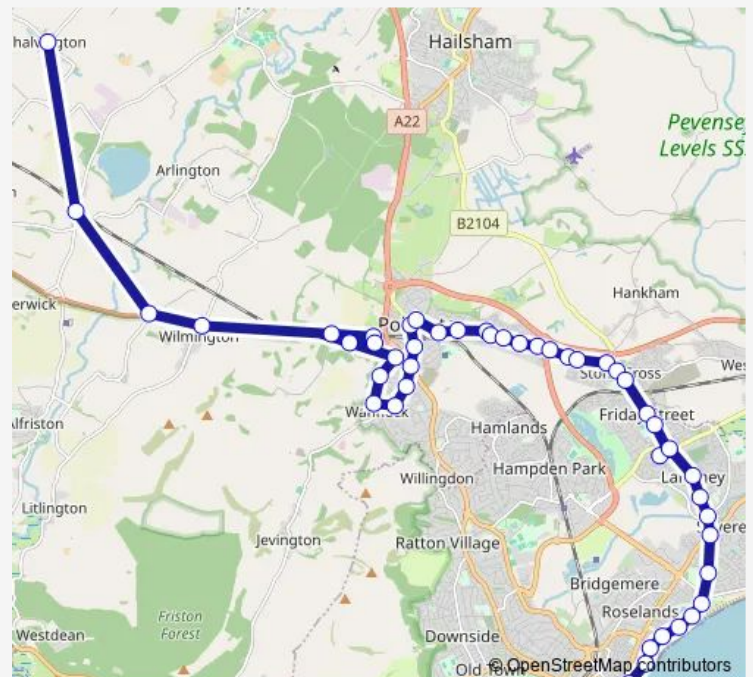

Park Croft

Brightling Road

Walnut Walk

Railway Station

School Lane

Porters Way

Romney Road

Glynleigh Drive

### Route schedule

Lovers Corner — Cornfield Road

Monday —

Tuesday 09:04

Wednesday —

Thursday —

Friday —

Saturday —

### Route info

Direction: Lovers Corner

Stops: 53

Trip Duration: 1 hour 2 min

44 — Berwick - Polegate - Langney - Eastbourne

Downley

Chaucer Industrial Estate

Dittons Farm