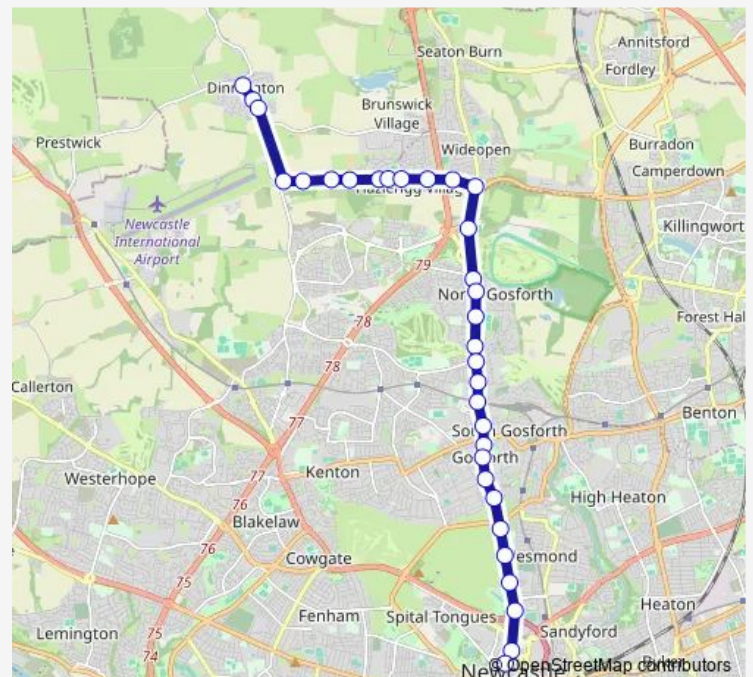

Great North Road-Broadway East

Great North Road-Park Avenue

Regent Centre Interchange

Route schedule

Front Street — Haymarket Bus Station

Monday 06:03-23:14

Tuesday 06:03-23:14

Wednesday 06:03-23:14

Thursday 06:03-23:14

Friday 06:03-23:14

Saturday 06:04-23:14

Sunday 08:04-23:04

Route info

Direction: Front Street

Stops: 32

Trip Duration: 0 hour 27 min

■ 44 — Newcastle - Dinnington

Lansdowne Terrace

High Street - S Cross Street

High Street-Rosewood Terrace

High Street-The Grove

Great North Road-Moorfield

Great North Road-Blue House

Great North Road-Forsyth Road

Saturday 06:35-23:35

Sunday 08:35-23:35

Route info

Direction: Haymarket Bus Station

Stops: 32

Trip Duration: 0 hour 30 min

Coach Lane - Lola Street

Coach Lane-Morley Hill Farm