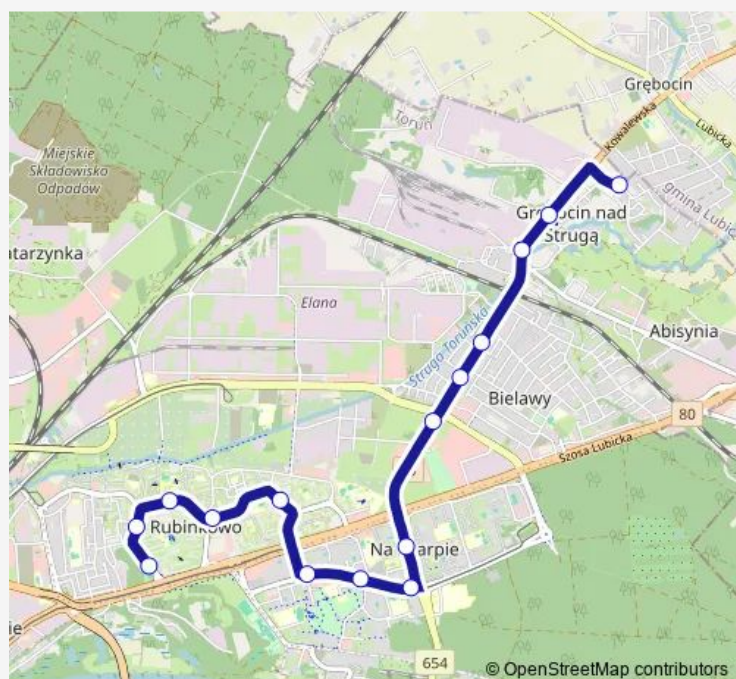

Tuesday 09:05-23:00

Wednesday 09:05-23:00

Thursday 09:05-23:00

Friday 09:05-23:00

Saturday 09:05-23:00

Sunday 09:05-23:00

Route info

Direction: NAD Strugą 01

Stops: 15

Trip Duration: 0 hour 21 min

44 — Nad Strugą -> Rydygiera-44

44 Bus time schedules and route maps are available in an offline PDF at busmaps.com. Use the busmaps.com website to see live bus times, train schedule or subway schedule, and step-by-step directions for all public transit in Lysomice