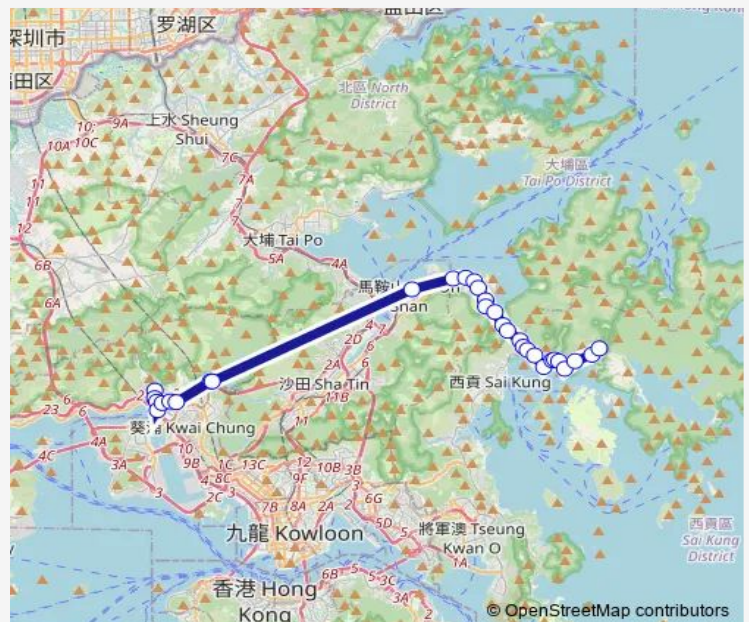

[Ctb] Bayshore Towers, SAI SHA Road[Kmb+Ctb] Bayshore Towers/
Bayshore Towers, SAI SHA Road[Kmb] Bayshore Towers[Lwb] Bayshore Towers

[Ctb] Symphony BAY Cheung MUK Tau, SAI SHA Road[Kmb] Symphony Bay, Cheung MUK Tau

[Ctb] NAI Chung, SAI SHA Road[Kmb] NAI Chung

[Ctb] CHE HA, SAI SHA Road[Kmb] CHE Ha

[Ctb] MA KWU Lam, SAI SHA Road[Kmb] MA KWU Lam

Route schedule

[Ctb] Tsuen WAN (Discovery Park)[Kmb] Tsuen WAN (Discovery Park)[Lwb] Discovery Park[Lwb] Tsuen WAN (Discovery Park)[Xb] Tsuen WAN Discovery Park Public Transport Interchange — [Kmb] PAK TAM Chung

Monday	—
Tuesday	—
Wednesday	—
Thursday	—
Friday	—
Saturday	07:00
Sunday	07:00

Route info

Direction: [Ctb] Tsuen WAN (Discovery Park)[Kmb] Tsuen WAN (Discovery Park)[Lwb] Discovery Park[Lwb] Tsuen WAN (Discovery Park)[Xb] Tsuen WAN Discovery Park Public Transport Interchange

Stops: 31

Trip Duration: 1 hour 9 min

[Kmb] NGA YIU Tau

[Kmb] SAI Keng

[Kmb] KEI Ling HA SAN Wai

[Kmb] KEI Ling HA LO Wai

[Kmb] Shui Long Wo

[Kmb] O Tau