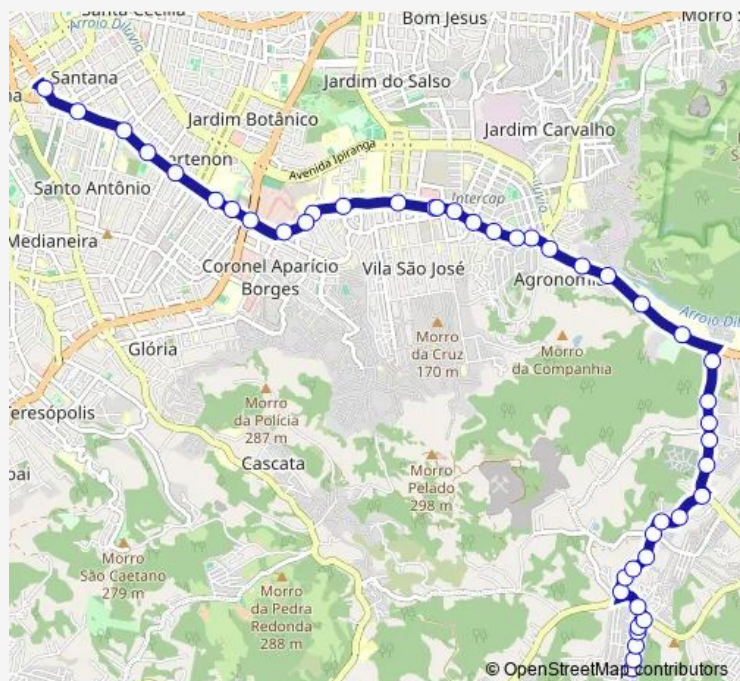

Friday 16:48-18:50

Saturday —

Sunday —

**Route info**

Direction: Jaime Lino DOS Santos Filho

Stops: 45

Trip Duration: 0 hour 55 min

Agronomia Bento Goncalves