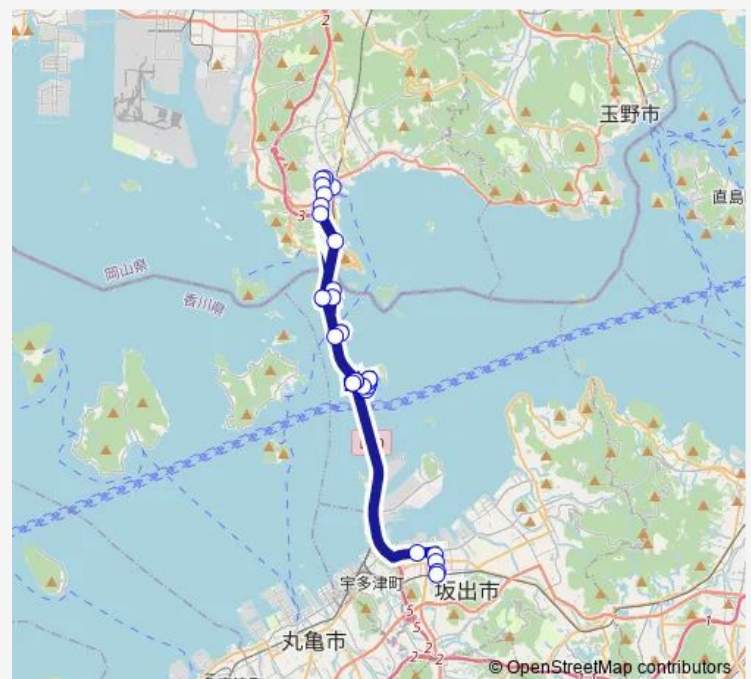

Saturday 06:50-16:55

Sunday 06:50-16:55

Route info

Direction: Jr児島駅

Stops: 35

Trip Duration: 1 hour 13 min

造船所前

浦城

Saturday 05:25-15:30

Sunday 05:25-15:30

Route info

Direction: 坂出駅前

Stops: 34

Trip Duration: 1 hour 10 min

櫃石島

鷺羽山北