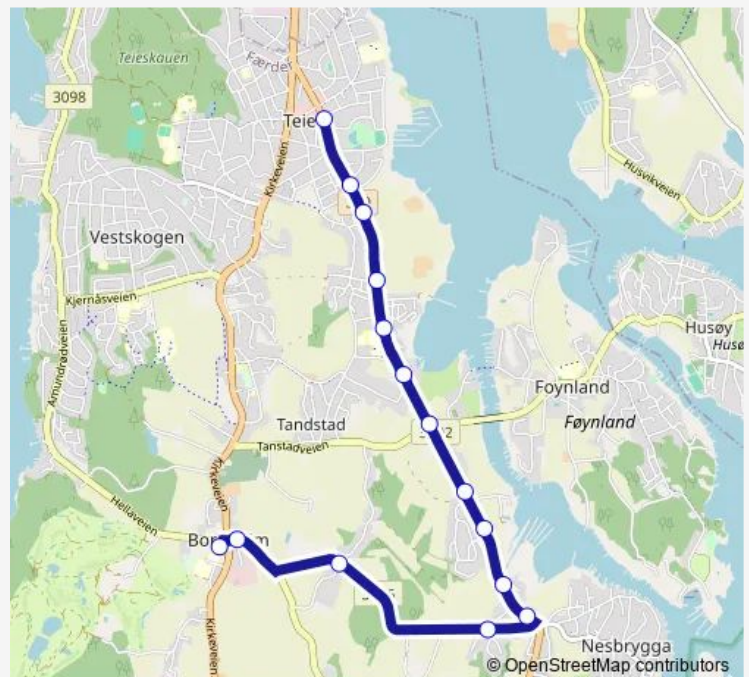

School Bus 1552 Borgheim-Teie

[Go to website](#)

Direction

Borgheim ungdomsskole — Teie torv

15 stops

[Open route schedule](#)

Borgheim ungdomsskole

Borgheim

Gipø

Hjemsengveien

Hjemseng

Bugården

Bruaskauen

Ekenesstokken

Ekeneskrysset

Øhrebekken

Øhre øvre

Skjæret

Hjertnes

Bekkeveien

Teie torv

Route schedule

Borgheim ungdomsskole — Teie torv

Monday —

Tuesday 14:20

Wednesday 14:20

Thursday 14:20

Friday 14:20

Saturday —

Sunday —

Route info

Direction: Borgheim ungdomsskole

Stops: 15

Trip Duration: 0 hour 15 min

■ 1552 — Borgheim-Teie

BusMaps