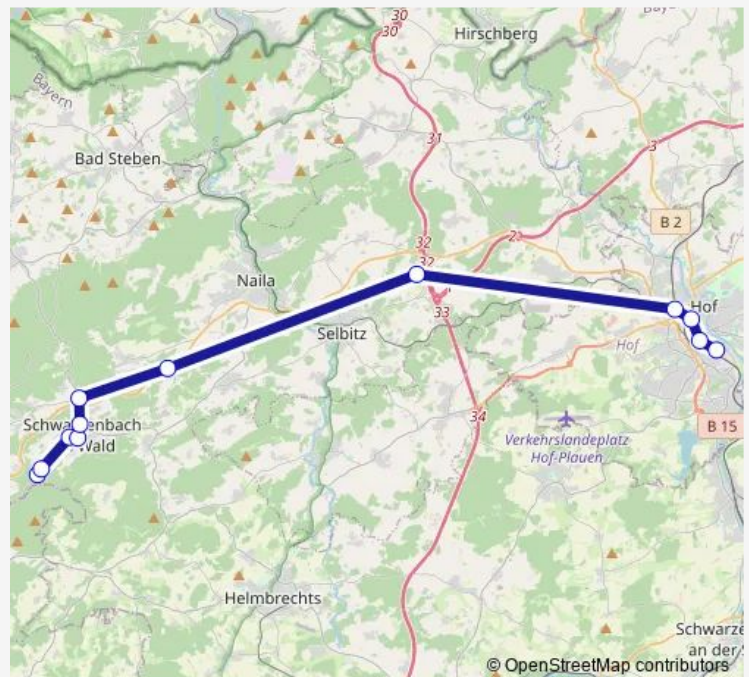

Route schedule

Schwarzenstein, Schlossberg — Hof Hbf

Monday 06:40-18:40

Tuesday 06:40-18:40

Wednesday 06:40-18:40

Thursday 06:40-18:40

Friday 06:40-18:40

Saturday 06:40-18:40

Sunday 06:40-18:40

Route info

Direction: Schwarzenstein, Schlossberg

Stops: 12

Trip Duration: 0 hour 40 min

Direction

Hof Hbf — Schwarzenstein, Schlossberg

12 stops

[Open route schedule](#)

Hof Hbf

Bergstr.

Stadtpost

Hof (Saale), Theater

Dörnthal

Culmitz

Straßdorf, Geroldgrüner Str.

Tuesday 10:40-22:50

Wednesday 10:40-22:50

Thursday 10:40-22:50

Friday 10:40-22:50

Saturday 10:40-22:50

Sunday 10:40-22:50

Route info

Direction: Hof Hbf