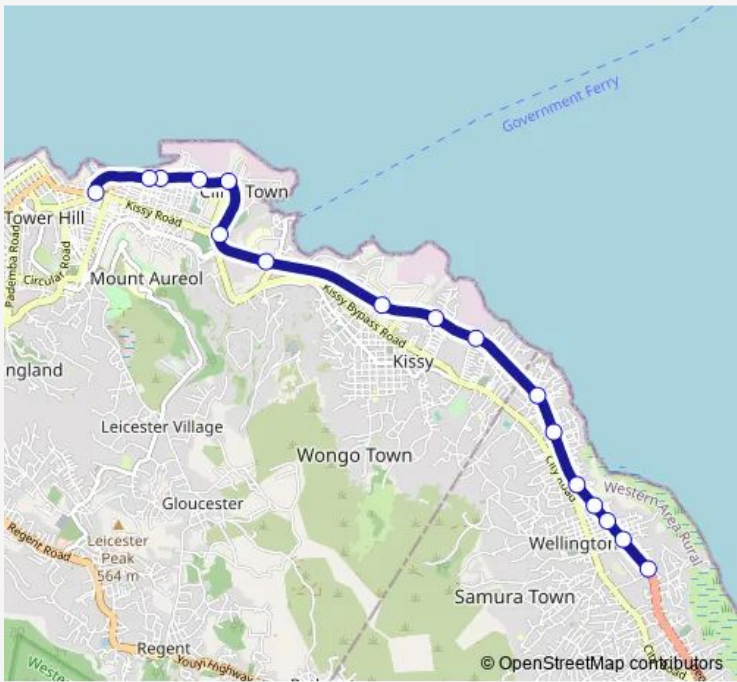

Direction
 Slpmb — Eastern Police
 17 stops
[Open route schedule](#)

- Slpmb
- Maxwell Street
- Caulker Street
- Maxwell
- Congo Water Street
- Rokupa Hospital
- Porte Junction
- Texaco
- Locust Step
- Taylor Street
- Ferry Junction
- Ungun
- Cline Town
- Lombard Street
- Ola During Hospital
- Magazine Warf
- Eastern Police

Route schedule
 Slpmb — Eastern Police

| | |
|-----------|-------|
| Monday | 15:18 |
| Tuesday | 15:18 |
| Wednesday | 15:18 |
| Thursday | 15:18 |
| Friday | 15:18 |
| Saturday | 15:18 |
| Sunday | 15:18 |

Route info
 Direction: Slpmb
 Stops: 17
 Trip Duration: 0 hour 34 min

Wellington to Eastern Police **BusMaps**

Direction

Slpmb — Eastern Police

15 stops

[Open route schedule](#)

Slpmb

Congo Water Street

Tuesday 08:35-19:44

Wednesday 08:35-19:44

Thursday 08:35-19:44

Friday 08:35-19:44

Saturday —

Sunday —

Route info

Direction: Slpmb