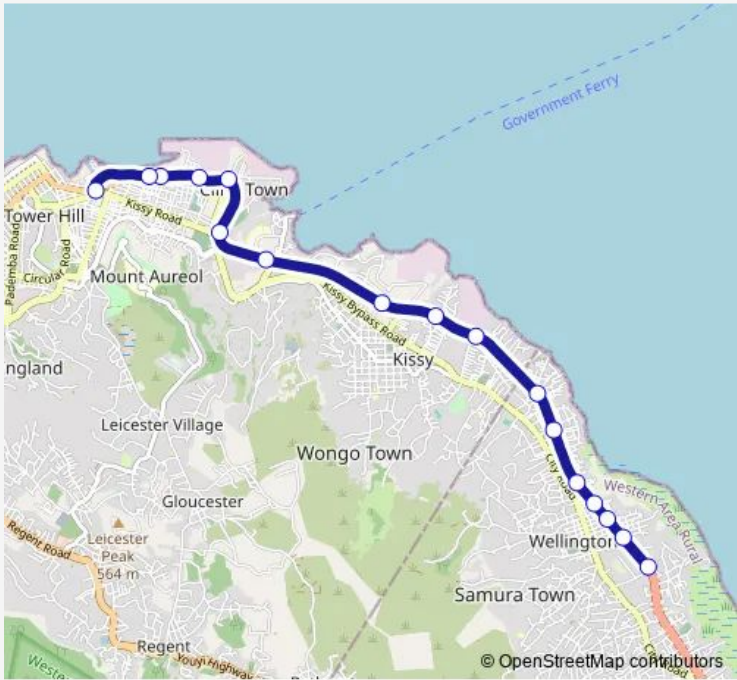

**Direction**  
 Slpmb — Eastern Police  
 17 stops  
[Open route schedule](#)

- Slpmb
- Maxwell Street
- Caulker Street
- Maxwell
- Congo Water Street
- Rokupa Hospital
- Porte Junction
- Texaco
- Locust Step
- Taylor Street
- Ferry Junction
- Upgun
- Cline Town
- Lombard Street
- Ola During Hospital
- Magazine Warf
- Eastern Police

Route schedule  
 Slpmb — Eastern Police

Monday	15:18
Tuesday	15:18
Wednesday	15:18
Thursday	15:18
Friday	15:18
Saturday	15:18
Sunday	15:18

Route info  
 Direction: Slpmb  
 Stops: 17  
 Trip Duration: 0 hour 34 min

**Wellington to Eastern Police** **BusMaps**

**Direction**

Slpmb — Eastern Police

15 stops

[Open route schedule](#)

Slpmb

Congo Water Street

Central Mosque

## Route schedule

Slpmb — Eastern Police

Monday 08:35-19:44

Tuesday 08:35-19:44

Wednesday 08:35-19:44

Thursday 08:35-19:44

Friday 08:35-19:44

Saturday —