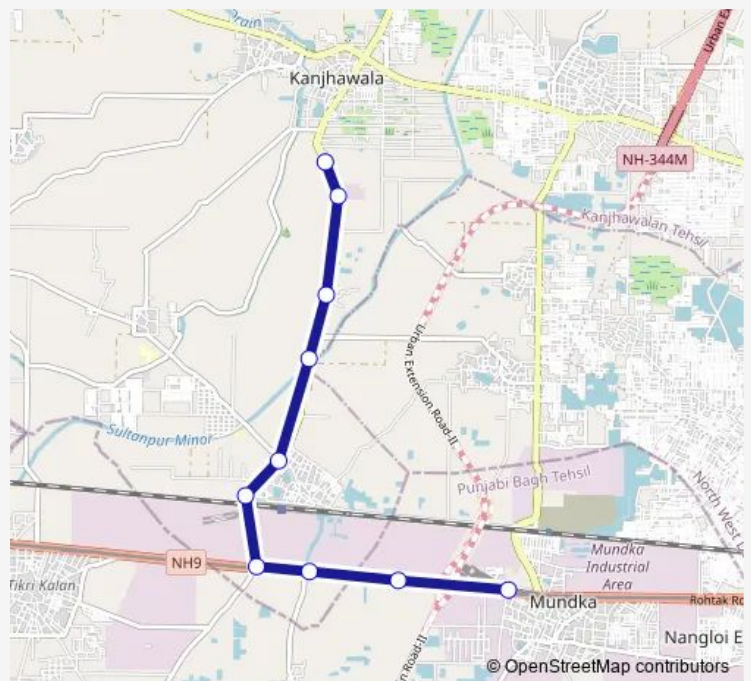

Bus 219linkstldown

[Go to website](#)**Direction**

Kanjhawala Depot (Narela Road) — Mundka Main Rohtak Road School

10 stops

[Open route schedule](#)

Kanjhawala Depot (Narela Road)

Desu Sub Station

Haryana Shakti School Kanjhawala

Sir Chhotu Ram Polytechnic

Ghevra Village

FCI Ghevra

Ghevra Crossing / Ghevra Metro Station

Hiran Kudna Crossing

Mile Stone / Shiv Shankar Dharam Kanta

Mundka Main Rohtak Road School

Route schedule

Kanjhawala Depot (Narela Road) — Mundka Main Rohtak Road School

Monday 19:54-22:48

Tuesday 19:54-22:48

Wednesday 19:54-22:48

Thursday 19:54-22:48

Friday 19:54-22:48

Saturday 19:54-22:48

Sunday 19:54-22:48

Route info

Direction: Kanjhawala Depot (Narela Road)

Stops: 10

Trip Duration: 0 hour 31 min

219linkstldown

BusMaps

Bus time schedules and route maps are available in an offline PDF at busmaps.com. Use the busmaps.com website to see live bus times, train schedule or subway schedule, and step-by-step directions for all public transit in New Delhi