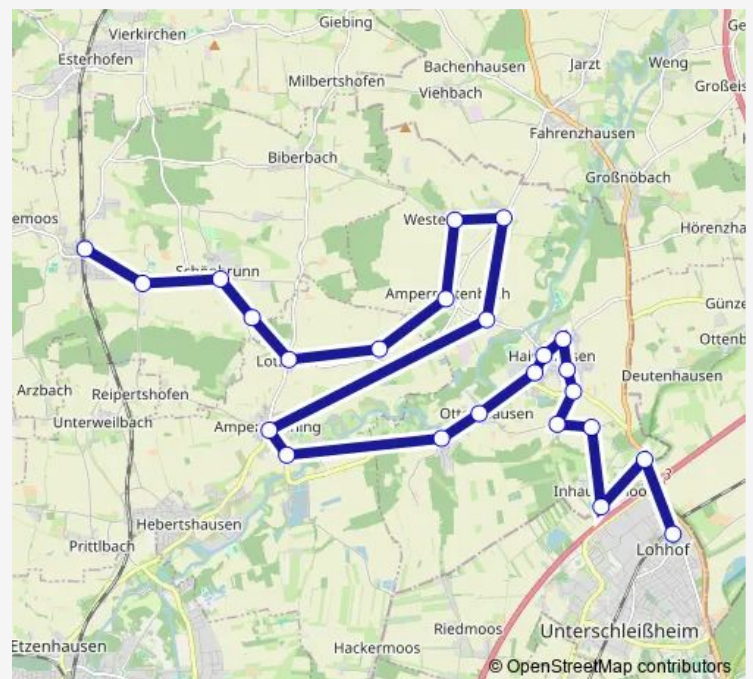

Haimhausen, Kramerkreuz

Haimhausen, Culmweg

Inhausen

Route schedule

Röhrmoos — Lohhof *100 Süd

Monday 22:10-23:10

Tuesday 22:10-23:10

Wednesday 22:10-23:10

Thursday 20:10-23:10

Friday 20:10-23:10

Saturday 22:10-23:10

Sunday 20:10-23:10

Route info

Direction: Röhrmoos

Stops: 24

Trip Duration: 0 hour 30 min

7020 — Röhrmoos - Haimhausen - Lohhof

Inhausermoos, Birkenweg

Inhausermoos, Kanalweg

Lohhof *100 Süd

Direction

Lohhof *100 Süd — Röhrmoos

24 stops

[Open route schedule](#)

Route schedule

Lohhof *100 Süd — Röhrmoos

Monday 22:40-23:40

Tuesday 22:40-23:40

Wednesday 22:40-23:40

Thursday 20:40-23:40

Friday 20:40-23:40

Saturday 22:40-23:40