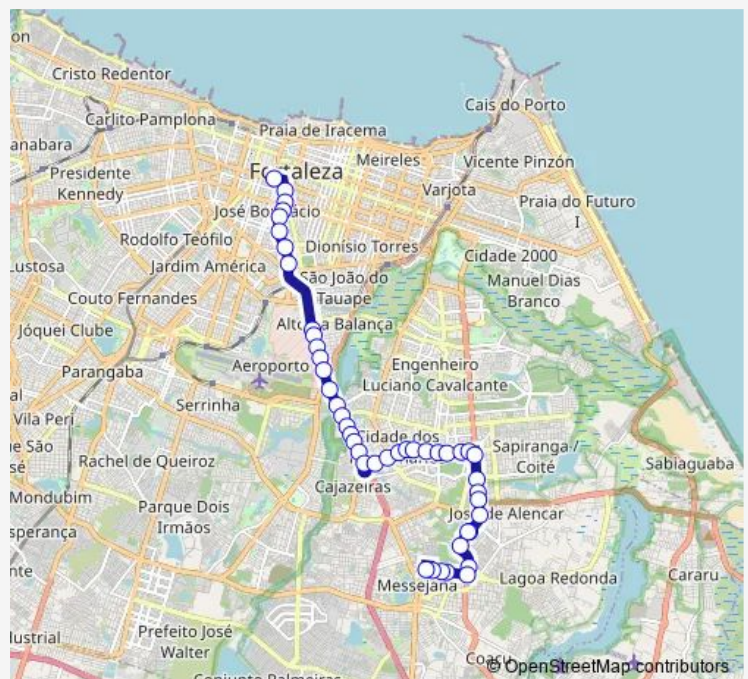

Terminal Washington Soares,

Avenida Washington Soares, 5760

Avenida Washington Soares, 5295

Avenida Washington Soares, 5049

Avenida Washington Soares, 4600

RUA Euclides O DE Sousa, 301

Avenida Oliveira Paiva, 2885

Avenida Oliveira Paiva, 2989

Avenida Oliveira Paiva, 2601

### Route schedule

RUA Vasco DE Ataíde, Sn — Praça Solon Pinheiro, Sn

Monday 05:00-22:00

Tuesday 05:00-22:00

Wednesday 05:00-22:00

Thursday 05:00-22:00

Friday 05:00-22:00

Saturday 05:20-22:00

### Route info

Direction: RUA Vasco DE Ataíde, Sn

Stops: 54

Trip Duration: 0 hour 45 min

Avenida Oliveira Paiva, S/Nº

Avenida Oliveira Paiva, 2127

Avenida Oliveira Paiva, 1735

Avenida Oliveira Paiva, 1405