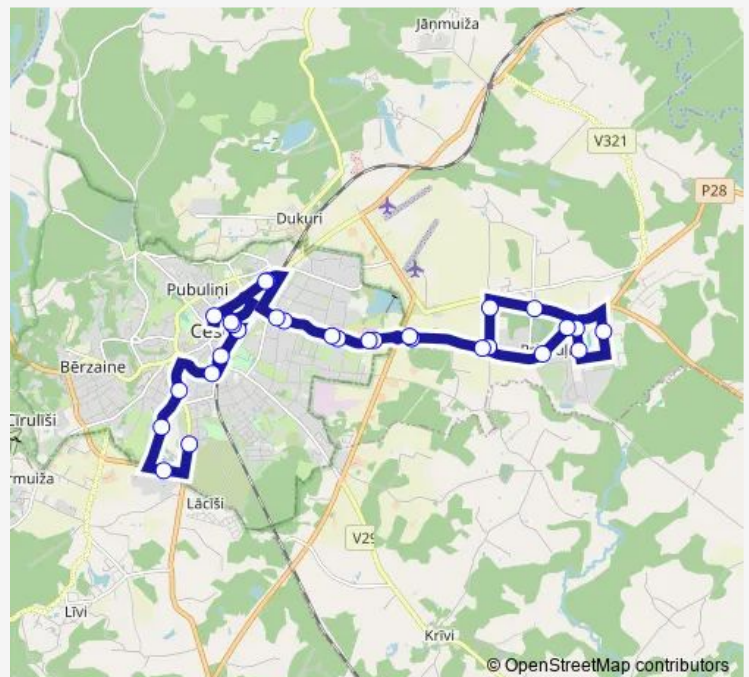

Bus 5601 Kalnmuiža-Cēsu AO-Priekuļi

[Go to website](#)

Direction

Kalnmuiža — Kalnmuiža

32 stops

[Open route schedule](#)

Kalnmuiža

Zirņu iela

Zvirbuļu iela

T/C Globuss

Stacija

Maija parks

Birzes iela

Lauciņi

Neste

Dārznieks

Vīņaudi

Selekcijas pagrieziena

Selekcija

Elītes iela

Priekuļu vidusskola

Dārza iela

Tehnikums

Priekuļi

Priekuļu skola

Selekcijas pagrieziena

Vīņaudi

Route schedule

Kalnmuiža — Kalnmuiža

Monday 06:53-18:03

Tuesday 06:53-18:03

Wednesday 06:53-18:03

Thursday 06:53-18:03

Friday 06:53-18:03

Saturday 06:53-18:03

Sunday 17:03-18:03

Route info

Direction: Kalnmuiža

Stops: 32

Trip Duration: 1 hour 2 min

■ 5601 — Kalnmuiža-Cēsu AO-Priekuļi

BusMaps