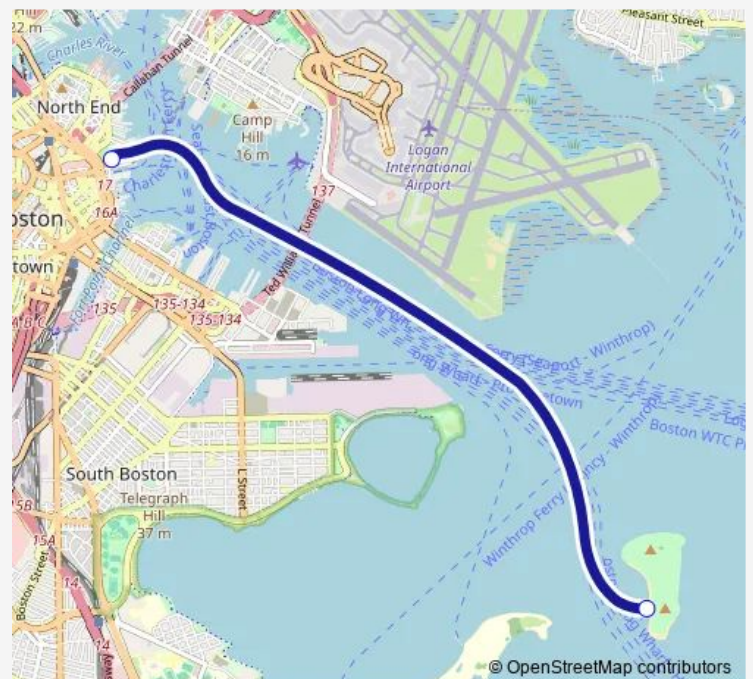

Monday —

Tuesday —

Wednesday —

Thursday 10:30-12:30

Friday 10:30-12:30

Saturday 10:30-12:30

Sunday 10:30-12:30

Route info

Direction:

Stops: 0

Trip Duration: — min

■ Spectacle Island

Direction

Spectacle Island (Si) — Long Wharf (Lw)

2 stops

[Open route schedule](#)

Spectacle Island (Si)

Long Wharf (Lw)

Route schedule

Spectacle Island (Si) — Long Wharf (Lw)

Monday	—
Tuesday	—
Wednesday	—
Thursday	11:30-15:30
Friday	11:30-15:30
Saturday	11:30-15:30
Sunday	11:30-15:30

Route info

Direction: Spectacle Island (Si)

Stops: 2

Trip Duration: 0 hour 30 min

Ferry time schedules and route maps are available in an offline PDF at busmaps.com. Use the busmaps.com website to see live bus times, train schedule or subway schedule, and step-by-step directions for all public transit in Boston