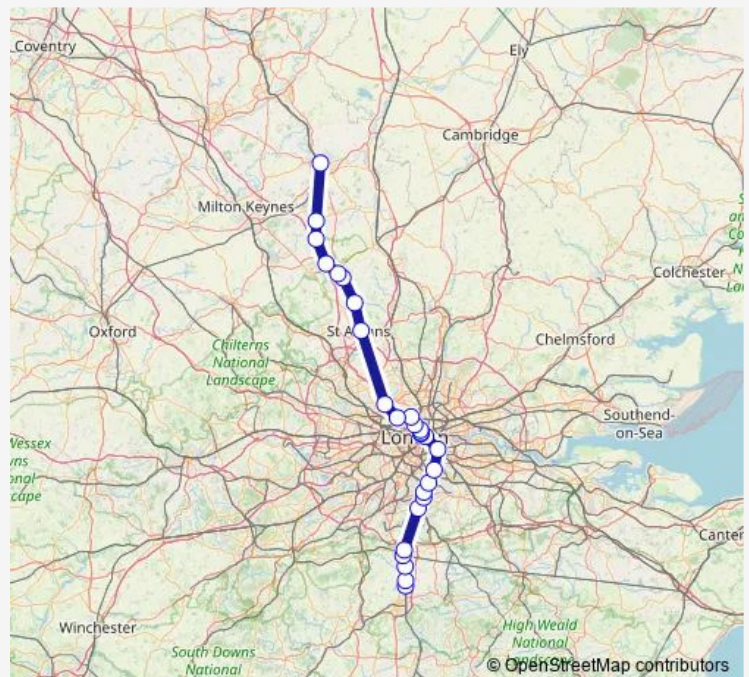

London Blackfriars

City Thameslink

Farringdon

London St Pancras International

Kentish Town

West Hampstead Thameslink

Hendon

St Albans City

### Route schedule

Gatwick Airport — Bedford

Monday 06:55-21:32

Tuesday 06:55-21:32

Wednesday 06:55-21:32

Thursday 06:55-21:32

Friday 06:55-21:32

Saturday 06:02-21:32

### Route info

Direction: Gatwick Airport

Stops: 27

Trip Duration: 2 hour 3 min

■ TL:Gtw->Bdm — TL train service from GTW to Bdm

Luton Airport Parkway

Luton

Leagrave